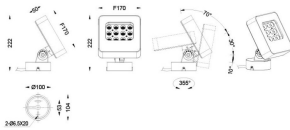

Quadro

Lavov spike spotlight from the family Quadro with a power of 22W and a 15 degrees beam angle. With a CCT of 2700 K. Made of die cast aluminium and finished in grey color. IP66 degree of protection.ON-OFF driver.

Item code	86.OSP4.1311.03
Product type	Outdoor
Category	Spike Spot Light
Family	Quadro
Subfamily	Quadro
Pictograms	

Scheme

Product	
Real power (W)	22.26
Real luminous flux (Lm)	1332
Luminous efficiency (Lm/W)	59.838274932614553
Beam angle (°)	15
IP	66
Electrical class insulation	Class I
Colour	grey
Control gear included	YES
Control gear	ON-OFF
Light source	LED
Type of LED	OSRAM
Average life time (h)	50000h L70B10
Colour temperature (K)	3000
Colour consistency (SDCM)	SDCM<3
CRI	80
IK	IK08