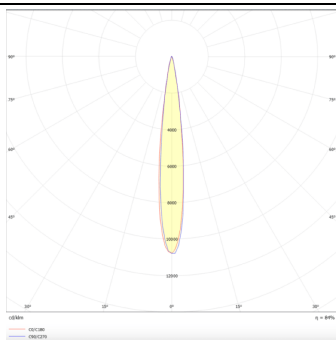

Quadro

Lavov spike spotlight from the family Quadro with a power of 22W and a 25 degrees beam angle. With a CCT of 2700 K. Made of die cast aluminium and finished in grey color. IP66 degree of protection.ON-OFF driver.

Item code	86.OSP4.1321.03
Product type	Outdoor
Category	Spike Spot Light
Family	Quadro

Pictograms

Scheme

Photometry

Product

Real power (W)	22.34
Real luminous flux (Lm)	1475
Luminous efficiency (Lm/W)	66.025067144136
Beam angle (°)	25
IP	66
Electrical class insulation	Class I
Colour	grey
Chip Brand	Osram
Control gear included	YES
Control gear	ON-OFF
Light source	LED
Type of LED	OSRAM
Average life time (h)	50000h L70B10
Colour temperature (K)	3000
Colour consistency (SDCM)	SDCM<3
CRI	80
IK	IK08