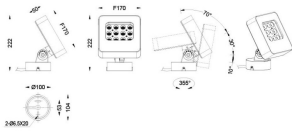

Quadro

Lavov spike spotlight from the family Quadro with a power of 22W and a 25 degrees beam angle. With a CCT of 2700 K. Made of die cast aluminium and finished in grey color. IP66 degree of protection.ON-OFF driver.

Item code 86.OSP4.1321.03

Product type Outdoor

Category Spike Spot Light

Family Quadro

Pictograms

Scheme

Photometry

Product

Real power (W) 22.34

Real luminous flux (Lm) 1475

Luminous efficiency (Lm/W) 66.025067144136074

Beam angle (°) 25

IP 66

Electrical class insulation Class I

Colour grey

Control gear included YES