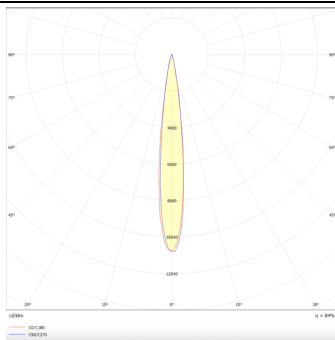

Quadro

Lavov spike spotlight from the family Quadro with a power of 22W and a 25 degrees beam angle. With a CCT of 2700 K. Made of die cast aluminium and finished in grey color. IP66 degree of protection.ON-OFF driver.

Item code 86.OSP4.1321.03

Product type Outdoor

Category Spike Spot Light

Family Quadro

Pictograms

Scheme

Photometry

Product

Real power (W) 22.34

Real luminous flux (Lm) 1475

Luminous efficiency (Lm/W) 66.025067144136074

Beam angle (°) 25

IP 66

Electrical class insulation Class I

Colour grey

Control gear included YES