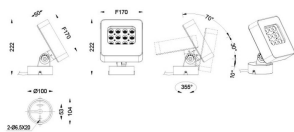

Quadro

Lavov spike spotlight from the family Quadro with a power of 22W and a 25 degrees beam angle. With a CCT of 2700 K. Made of die cast aluminium and finished in grey color. IP66 degree of protection.ON-OFF driver.

Item code	86.OSP4.1321.03
Product type	Outdoor
Category	Spike Spot Light
Family	Quadro

Pictograms

Scheme

Photometry

Product

Real power (W)	22.34
Real luminous flux (Lm)	1475
Luminous efficiency (Lm/W)	66.025067144136
Beam angle (°)	25
IP	66
Electrical class insulation	Class I
Colour	grey
Chip Brand	Osram
Control gear included	YES
Control gear	ON-OFF
Light source	LED
Type of LED	OSRAM
Average life time (h)	50000h L70B10
Colour temperature (K)	3000
Colour consistency (SDCM)	SDCM<3
CRI	80
IK	IK08