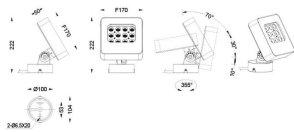

Quadro

Lavov spike spotlight from the family Quadro with a power of 22W and a 25 degrees beam angle. With a CCT of 2700 K. Made of die cast aluminium and finished in grey color. IP66 degree of protection.ON-OFF driver.

Item code	86.OSP4.1321.03
Product type	Outdoor
Category	Spike Spot Light
Family	Quadro
Subfamily	Quadro
Pictograms	

Scheme

Photometry

Product	
Real power (W)	22.34
Real luminous flux (Lm)	1475
Luminous efficiency (Lm/W)	66.025067144136074
Beam angle (°)	25
IP	66
Electrical class insulation	Class I
Colour	grey
Control gear included	YES
Control gear	ON-OFF
Light source	LED
Type of LED	OSRAM
Average life time (h)	50000h L70B10
Colour temperature (K)	3000
Colour consistency (SDCM)	SDCM<3
CRI	80
IK	IK08