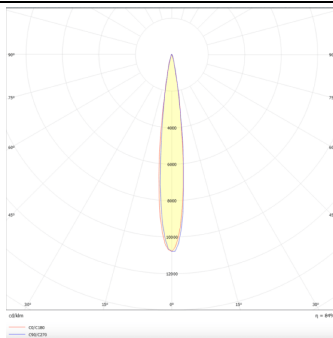

Quadro

Lavov spike spotlight from the family Quadro with a power of 22W and a 25 degrees beam angle. With a CCT of 2700 K. Made of die cast aluminium and finished in grey color. IP66 degree of protection.ON-OFF driver.

Item code	86.OSP4.1321.03
Product type	Outdoor
Category	Spike Spot Light
Family	Quadro
Subfamily	Quadro
Pictograms	

Scheme

Photometry

Product	
Real power (W)	22.34
Real luminous flux (Lm)	1475
Luminous efficiency (Lm/W)	66.025067144136074
Beam angle (°)	25
IP	66
Electrical class insulation	Class I
Colour	grey
Control gear included	YES
Control gear	ON-OFF
Light source	LED
Type of LED	OSRAM
Average life time (h)	50000h L70B10
Colour temperature (K)	3000
Colour consistency (SDCM)	SDCM<3
CRI	80
IK	IK08