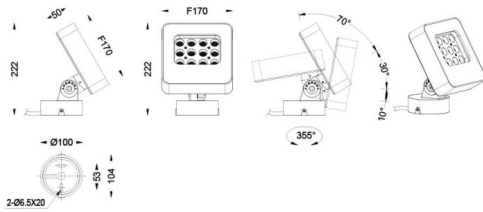

Quadro

Lavov spike spotlight from the family Quadro with a power of 24W and a 40 degrees beam angle. With a CCT of 3000 K. Made of die cast aluminium and finished in grey color. IP66 degree of protection.ON-OFF driver.

Scheme

Item code	86.OSP4.1331.03
Product type	Outdoor
Category	Spike Spot Light
Family	Quadro
Subfamily	Quadro
Pictograms	

Product	
Real power (W)	24
Real luminous flux (Lm)	1920
Luminous efficiency (Lm/W)	80
Beam angle (&ordm;)	40
IP	66
Electrical class insulation	Class I
Colour	grey
Control gear included	YES
Control gear	ON-OFF
Light source	LED
Type of LED	OSRAM
Average life time (h)	50000h L70B10
Colour temperature (K)	3000
Colour consistency (SDCM)	SDCM<3
CRI	80
IK	IK08