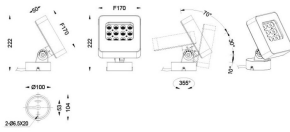

Quadro

Lavov spike spotlight from the family Quadro with a power of 22W and a 40 degrees beam angle. With a CCT of 2700 K. Made of die cast aluminium and finished in grey color. IP66 degree of protection.ON-OFF driver.

Item code 86.OSP4.1331.03

Product type Outdoor

Category Spike Spot Light

Family Quadro

Pictograms

Scheme

Product

Real power (W) 22.21

Real luminous flux (Lm) 1352

Luminous efficiency (Lm/W) 60.873480414228

Beam angle (°) 40

IP 66

Electrical class insulation Class I

Colour grey

Chip Brand Osram

Control gear included YES