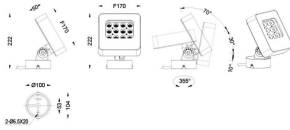

Quadro

Lavov spike spotlight from the family Quadro with a power of 22W and a 40 degrees beam angle. With a CCT of 2700 K. Made of die cast aluminium and finished in grey color. IP66 degree of protection.ON-OFF driver.

Pictograms

Scheme

Product

Real power (W)	22.21
-----------------------	--------------

Real luminous flux (Lm)	1352
--------------------------------	-------------

Luminous efficiency (Lm/W)	60.873480414227821
-----------------------------------	---------------------------