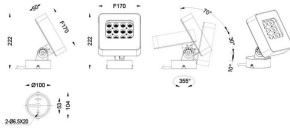

Quadro

Lavov spike spotlight from the family Quadro with a power of 22W and a 40 degrees beam angle. With a CCT of 2700 K. Made of die cast aluminium and finished in grey color. IP66 degree of protection.ON-OFF driver.

Item code	86.OSP4.1331.03
Product type	Outdoor
Category	Spike Spot Light
Family	Quadro
Subfamily	Quadro
Pictograms	

Scheme

Product	
Real power (W)	22.21
Real luminous flux (Lm)	1352
Luminous efficiency (Lm/W)	60.873480414227821
Beam angle (°)	40
IP	66
Electrical class insulation	Class I
Colour	grey
Control gear included	YES
Control gear	ON-OFF
Light source	LED
Type of LED	OSRAM
Average life time (h)	50000h L70B10
Colour temperature (K)	3000
Colour consistency (SDCM)	SDCM<3
CRI	80
IK	IK08