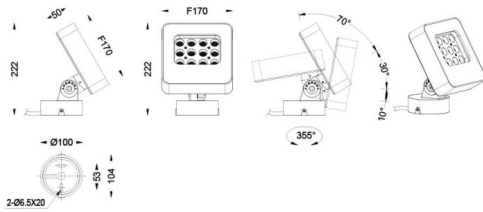

Quadro

Lavov spike spotlight from the family Quadro with a power of 24W and a 60 degrees beam angle. With a CCT of 3000 K. Made of die cast aluminium and finished in grey color. IP66 degree of protection.ON-OFF driver.

Scheme

Item code	86.OSP4.1341.03
Product type	Outdoor
Category	Spike Spot Light
Family	Quadro
Subfamily	Quadro
Pictograms	

Product	
Real power (W)	24
Real luminous flux (Lm)	1920
Luminous efficiency (Lm/W)	80
Beam angle (&ordm;)	60
IP	66
Electrical class insulation	Class I
Colour	grey
Control gear included	YES
Control gear	ON-OFF
Light source	LED
Type of LED	OSRAM
Average life time (h)	50000h L70B10
Colour temperature (K)	3000
Colour consistency (SDCM)	SDCM<3
CRI	80
IK	IK08