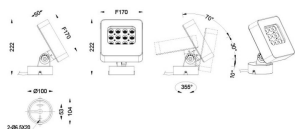

Quadro

Lavov spike spotlight from the family Quadro with a power of 22W and a 60 degrees beam angle. With a CCT of 2700 K. Made of die cast aluminium and finished in grey color. IP66 degree of protection.ON-OFF driver.

Item code	86.OSP4.1341.03
Product type	Outdoor
Category	Spike Spot Light
Family	Quadro

Pictograms

Scheme

Product

Real power (W)	22.22
Real luminous flux (Lm)	1143
Luminous efficiency (Lm/W)	51.44014401440144
Beam angle (°)	60
IP	66
Electrical class insulation	Class I
Colour	grey
Control gear included	YES
Control gear	ON-OFF
Light source	LED
Type of LED	OSRAM
Average life time (h)	50000h L70B10
Colour temperature (K)	3000
Colour consistency (SDCM)	SDCM<3
CRI	80
IK	IK08