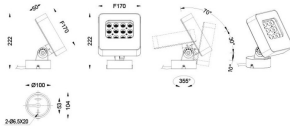

Quadro

Lavov spike spotlight from the family Quadro with a power of 22W and a 60 degrees beam angle. With a CCT of 2700 K. Made of die cast aluminium and finished in grey color. IP66 degree of protection.ON-OFF driver.

Item code 86.OSP4.1341.03

Product type Outdoor

Category Spike Spot Light

Family Quadro

Pictograms

Scheme

Product

Real power (W) 22.22

Real luminous flux (Lm) 1143

Luminous efficiency (Lm/W) 51.440144014401

Beam angle (°) 60

IP 66

Electrical class insulation Class I

Colour grey

Chip Brand Osram

Control gear included YES