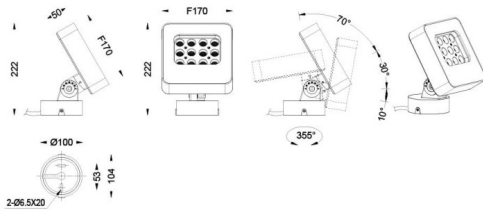

### Quadro

Lavov spike spotlight from the family Quadro with a power of 24W and a 60 degrees beam angle. With a CCT of 3000 K. Made of die cast aluminium and finished in grey color. IP66 degree of protection. ON-OFF driver.

### Scheme

<b>Item code</b>	<b>86.OSP4.1341.03</b>
<b>Product type</b>	<b>Outdoor</b>
<b>Category</b>	<b>Spike Spot Light</b>
<b>Family</b>	<b>Quadro</b>
<b>Subfamily</b>	<b>Quadro</b>
<b>Pictograms</b>	

<b>Product</b>	
<b>Real power (W)</b>	<b>24</b>
<b>Real luminous flux (Lm)</b>	<b>1920</b>
<b>Luminous efficiency (Lm/W)</b>	<b>80</b>
<b>Beam angle (°)</b>	<b>60</b>
<b>IP</b>	<b>66</b>
<b>Electrical class insulation</b>	<b>Class I</b>
<b>Colour</b>	<b>grey</b>
<b>Control gear included</b>	<b>YES</b>
<b>Control gear</b>	<b>ON-OFF</b>
<b>Light source</b>	<b>LED</b>
<b>Type of LED</b>	<b>OSRAM</b>
<b>Average life time (h)</b>	<b>50000h L70B10</b>
<b>Colour temperature (K)</b>	<b>3000</b>
<b>Colour consistency (SDCM)</b>	<b>SDCM3</b>
<b>CRI</b>	<b>80</b>
<b>IK</b>	<b>IK08</b>