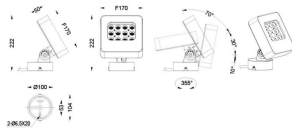

Quadro

Lavov spike spotlight from the family Quadro with a power of 22W and a 60 degrees beam angle. With a CCT of 2700 K. Made of die cast aluminium and finished in grey color. IP66 degree of protection.ON-OFF driver.

Item code	86.OSP4.1341.03
Product type	Outdoor
Category	Spike Spot Light
Family	Quadro
Subfamily	Quadro
Pictograms	

Scheme

Product	
Real power (W)	22.22
Real luminous flux (Lm)	1143
Luminous efficiency (Lm/W)	51.44014401440144
Beam angle (°)	60
IP	66
Electrical class insulation	Class I
Colour	grey
Control gear included	YES
Control gear	ON-OFF
Light source	LED
Type of LED	OSRAM
Average life time (h)	50000h L70B10
Colour temperature (K)	3000
Colour consistency (SDCM)	SDCM<3
CRI	80
IK	IK08