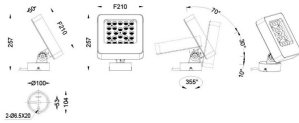

Scheme

Product

Real power (W) 72

Real luminous flux (Lm) 5340

Luminous efficiency (Lm/W) 74.166666666667

Beam angle (°) 25

IP 66

Electrical class insulation Class I

Colour grey

Chip Brand Osram

Control gear included YES

Control gear ON-OFF

Light source LED

Type of LED OSRAM "RGB 3in1 DMX512"

Average life time (h) 50000h L70B10

Colour temperature (K) RGB

Colour consistency (SDCM) SDCM<3

CRI 80

IK IK08