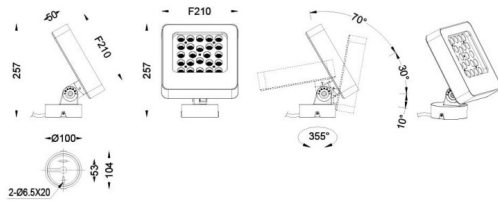

### Quadro

Lavov spike spotlight from the family Quadro with a power of 72W and a 25 degrees beam angle. With a CCT of RGB K. Made of die cast aluminium and finished in grey color. IP66 degree of protection.ON-OFF driver.

<b>Item code</b>	<b>86.OSP4.2011.03</b>
<b>Product type</b>	<b>Outdoor</b>
<b>Category</b>	<b>Spike Spot Light</b>
<b>Family</b>	<b>Quadro</b>

### Scheme

<b>Product</b>	
<b>Real power (W)</b>	<b>72</b>
<b>Real luminous flux (Lm)</b>	<b>5340</b>
<b>Luminous efficiency (Lm/W)</b>	<b>74.166666666666998</b>
<b>Beam angle (°)</b>	<b>25</b>
<b>IP</b>	<b>66</b>
<b>Electrical class insulation</b>	<b>Class I</b>
<b>Colour</b>	<b>grey</b>
<b>Control gear included</b>	<b>YES</b>
<b>Control gear</b>	<b>ON-OFF</b>
<b>Light source</b>	<b>LED</b>
<b>Type of LED</b>	<b>OSRAM "RGB 3in1 DMX512"</b>
<b>Average life time (h)</b>	<b>50000h L70B10</b>
<b>Colour temperature (K)</b>	<b>RGB</b>
<b>Colour consistency (SDCM)</b>	<b>SDCM3</b>
<b>CRI</b>	<b>80</b>
<b>IK</b>	<b>IK08</b>