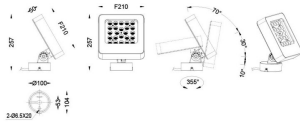

Scheme

Product

Real power (W)	72
Real luminous flux (Lm)	5340
Luminous efficiency (Lm/W)	74.166666666666671
Beam angle (°)	25
IP	66
Electrical class insulation	Class I
Colour	grey
Control gear included	YES
Control gear	ON-OFF
Light source	LED
Type of LED	OSRAM "RGB 3in1 DMX512"
Average life time (h)	50000h L70B10
Colour temperature (K)	RGB
Colour consistency (SDCM)	SDCM<3
CRI	80
IK	IK08