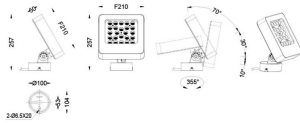

### Quadro

Lavov spike spotlight from the family Quadro with a power of 72W and a 25 degrees beam angle. With a CCT of RGB K. Made of die cast aluminium and finished in grey color. IP66 degree of protection.ON-OFF driver.

<b>Item code</b>	<b>86.OSP4.2011.03</b>
<b>Product type</b>	<b>Outdoor</b>
<b>Category</b>	<b>Spike Spot Light</b>
<b>Family</b>	<b>Quadro</b>
<b>Subfamily</b>	<b>Quadro</b>
<b>Pictograms</b>	

### Scheme

<b>Product</b>	
<b>Real power (W)</b>	<b>72</b>
<b>Real luminous flux (Lm)</b>	<b>5340</b>
<b>Luminous efficiency (Lm/W)</b>	<b>74.16666666666671</b>
<b>Beam angle (°)</b>	<b>25</b>
<b>IP</b>	<b>66</b>
<b>Electrical class insulation</b>	<b>Class I</b>
<b>Colour</b>	<b>grey</b>
<b>Control gear included</b>	<b>YES</b>
<b>Control gear</b>	<b>ON-OFF</b>
<b>Light source</b>	<b>LED</b>
<b>Type of LED</b>	<b>OSRAM "RGB 3in1 DMX512"</b>
<b>Average life time (h)</b>	<b>50000h L70B10</b>
<b>Colour temperature (K)</b>	<b>RGB</b>
<b>Colour consistency (SDCM)</b>	<b>SDCM&lt;3</b>
<b>CRI</b>	<b>80</b>
<b>IK</b>	<b>IK08</b>