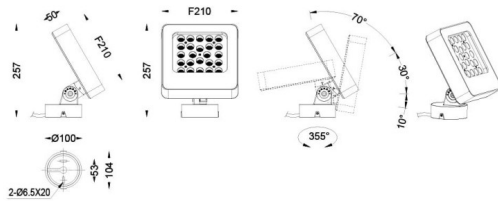

Quadro

Lavov spike spotlight from the family Quadro with a power of 72W and a 25 degrees beam angle. With a CCT of RGB K. Made of die cast aluminium and finished in grey color. IP66 degree of protection.ON-OFF driver.

Item code	86.OSP4.2011.03
Product type	Outdoor
Category	Spike Spot Light
Family	Quadro
Subfamily	Quadro
Pictograms	

Scheme

Product	
Real power (W)	72
Real luminous flux (Lm)	5340
Luminous efficiency (Lm/W)	74.166666666666998
Beam angle (°)	25
IP	66
Electrical class insulation	Class I
Colour	grey
Control gear included	YES
Control gear	ON-OFF
Light source	LED
Type of LED	OSRAM "RGB 3in1 DMX512"
Average life time (h)	50000h L70B10
Colour temperature (K)	RGB
Colour consistency (SDCM)	SDCM3
CRI	80
IK	IK08