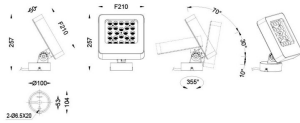

Item code 86.OSP4.2021.03

Product type Outdoor

Category Spike Spot Light

Family Quadro

Pictograms

Scheme

Product

Real power (W) 72

Real luminous flux (Lm) 5085

Luminous efficiency (Lm/W) 70.625

Beam angle (°) 40

IP 66

Electrical class insulation Class I

Colour grey

Control gear included YES

Control gear ON-OFF