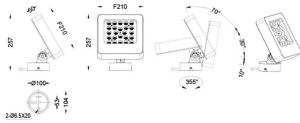

Item code 86.OSP4.2021.03

Product type Outdoor

Category Spike Spot Light

Family Quadro

Pictograms

Scheme

Product

Real power (W) 72

Real luminous flux (Lm) 5085

Luminous efficiency (Lm/W) 70.625

Beam angle (°) 40

IP 66

Electrical class insulation Class I

Colour grey

Chip Brand Osram

Control gear included YES