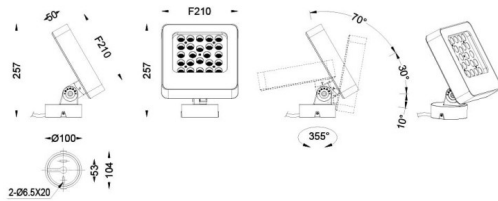

### Quadro

Lavov spike spotlight from the family Quadro with a power of 72W and a 40 degrees beam angle. With a CCT of RGB +W. Made of die cast aluminium and finished in grey color. IP66 degree of protection.ON-OFF driver.

### Scheme

<b>Item code</b>	<b>86.OSP4.2021.03</b>
<b>Product type</b>	<b>Outdoor</b>
<b>Category</b>	<b>Spike Spot Light</b>
<b>Family</b>	<b>Quadro</b>
<b>Subfamily</b>	<b>Quadro</b>
<b>Pictograms</b>	

<b>Product</b>	
<b>Real power (W)</b>	<b>72</b>
<b>Real luminous flux (Lm)</b>	<b>5085</b>
<b>Luminous efficiency (Lm/W)</b>	<b>70.625</b>
<b>Beam angle (°)</b>	<b>40</b>
<b>IP</b>	<b>66</b>
<b>Electrical class insulation</b>	<b>Class I</b>
<b>Colour</b>	<b>grey</b>
<b>Control gear included</b>	<b>YES</b>
<b>Control gear</b>	<b>ON-OFF</b>
<b>Light source</b>	<b>LED</b>
<b>Type of LED</b>	<b>OSRAM "RGB4in1 DMX512"</b>
<b>Average life time (h)</b>	<b>50000h L70B10</b>
<b>Colour temperature (K)</b>	<b>RGBW 4in 1</b>
<b>Colour consistency (SDCM)</b>	<b>SDCM3</b>
<b>CRI</b>	<b>80</b>
<b>IK</b>	<b>IK05</b>