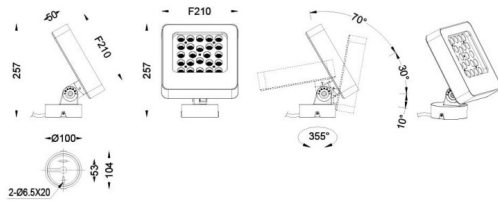

Quadro

Lavov spike spotlight from the family Quadro with a power of 72W and a 40 degrees beam angle. With a CCT of RGB K. Made of die cast aluminium and finished in grey color. IP66 degree of protection.ON-OFF driver.

Item code	86.OSP4.2021.03
Product type	Outdoor
Category	Spike Spot Light
Family	Quadro

Pictograms

Scheme

Product	
Real power (W)	72
Real luminous flux (Lm)	5085
Luminous efficiency (Lm/W)	70.625
Beam angle (°)	40
IP	66
Electrical class insulation	Class I
Colour	grey
Control gear included	YES
Control gear	ON-OFF
Light source	LED
Type of LED	OSRAM "RGB 3in1 DMX512"
Average life time (h)	50000h L70B10
Colour temperature (K)	RGB
Colour consistency (SDCM)	SDCM3
CRI	80
IK	IK08