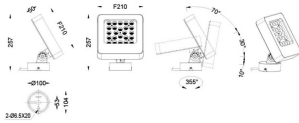

### Quadro

Lavov spike spotlight from the family Quadro with a power of 72W and a 40 degrees beam angle. With a CCT of RGB K. Made of die cast aluminium and finished in grey color. IP66 degree of protection.ON-OFF driver.

### Scheme

<b>Product</b>	
<b>Real power (W)</b>	<b>72</b>
<b>Real luminous flux (Lm)</b>	<b>5085</b>
<b>Luminous efficiency (Lm/W)</b>	<b>70.625</b>
<b>Beam angle (°)</b>	<b>40</b>
<b>IP</b>	<b>66</b>
<b>Electrical class insulation</b>	<b>Class I</b>
<b>Colour</b>	<b>grey</b>
<b>Control gear included</b>	<b>YES</b>
<b>Control gear</b>	<b>ON-OFF</b>
<b>Light source</b>	<b>LED</b>
<b>Type of LED</b>	<b>OSRAM "RGB 3in1 DMX512"</b>
<b>Average life time (h)</b>	<b>50000h L70B10</b>
<b>Colour temperature (K)</b>	<b>RGB</b>
<b>Colour consistency (SDCM)</b>	<b>SDCM&lt;3</b>
<b>CRI</b>	<b>80</b>
<b>IK</b>	<b>IK08</b>