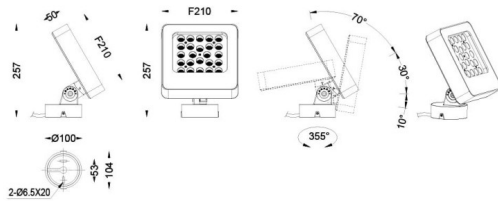

### Quadro

Lavov spike spotlight from the family Quadro with a power of 72W and a 40 degrees beam angle. With a CCT of RGB K. Made of die cast aluminium and finished in grey color. IP66 degree of protection.ON-OFF driver.

Item code	86.OSP4.2021.03
Product type	Outdoor
Category	Spike Spot Light
Family	Quadro
Subfamily	Quadro
Pictograms	

### Scheme

Product	
Real power (W)	72
Real luminous flux (Lm)	5085
Luminous efficiency (Lm/W)	70.625
Beam angle (°)	40
IP	66
Electrical class insulation	Class I
Colour	grey
Control gear included	YES
Control gear	ON-OFF
Light source	LED
Type of LED	OSRAM "RGB 3in1 DMX512"
Average life time (h)	50000h L70B10
Colour temperature (K)	RGB
Colour consistency (SDCM)	SDCM3
CRI	80
IK	IK08