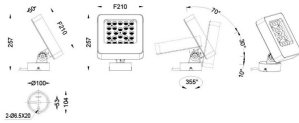

Item code 86.OSP4.2031.03

Product type Outdoor

Category Spike Spot Light

Family Quadro

Pictograms

Scheme

Product

Real power (W) 72

Real luminous flux (Lm) 4346

Luminous efficiency (Lm/W) 60.361111111111114

Beam angle (°) 60

IP 66

Electrical class insulation Class I

Colour grey

Control gear included YES

Control gear ON-OFF