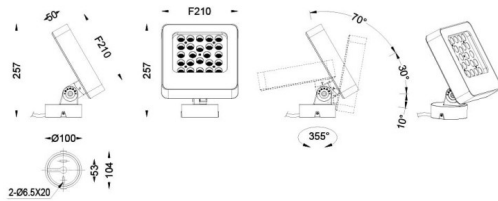

Quadro

Lavov spike spotlight from the family Quadro with a power of 72W and a 60 degrees beam angle. With a CCT of RGB +W, Made of die cast aluminium and finished in grey color. IP66 degree of protection. ON-OFF driver.

Scheme

Item code	86.OSP4.2031.03
Product type	Outdoor
Category	Spike Spot Light
Family	Quadro
Subfamily	Quadro
Pictograms	

Product	
Real power (W)	72
Real luminous flux (Lm)	4346
Luminous efficiency (Lm/W)	60
Beam angle (°)	60
IP	66
Electrical class insulation	Class I
Colour	grey
Control gear included	YES
Control gear	ON-OFF
Light source	LED
Type of LED	OSRAM "RGB 4in1 DMX512"
Average life time (h)	50000h L70B10
Colour temperature (K)	RGBW 4in 1
Colour consistency (SDCM)	SDCM3
CRI	80
IK	IK05