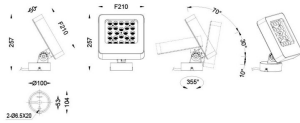

Item code 86.OSP4.2031.03

Product type Outdoor

Category Spike Spot Light

Family Quadro

Pictograms

Scheme

Product

Real power (W) 72

Real luminous flux (Lm) 4346

Luminous efficiency (Lm/W) 60.3611111111111

Beam angle (°) 60

IP 66

Electrical class insulation Class I

Colour grey

Chip Brand Osram

Control gear included YES