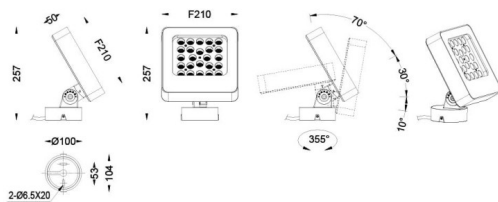

Quadro

Lavov spike spotlight from the family Quadro with a power of 72W and a 60 degrees beam angle. With a CCT of RGB K. Made of die cast aluminium and finished in grey color. IP66 degree of protection.ON-OFF driver.

| | |
|---------------------|-------------------------|
| Item code | 86.OSP4.2031.03 |
| Product type | Outdoor |
| Category | Spike Spot Light |
| Family | Quadro |

Pictograms

Scheme

| | |
|------------------------------------|--------------------------------|
| Product | |
| Real power (W) | 72 |
| Real luminous flux (Lm) | 4346 |
| Luminous efficiency (Lm/W) | 60.361111111111001 |
| Beam angle (°) | 60 |
| IP | 66 |
| Electrical class insulation | Class I |
| Colour | grey |
| Control gear included | YES |
| Control gear | ON-OFF |
| Light source | LED |
| Type of LED | OSRAM "RGB 3in1 DMX512" |
| Average life time (h) | 50000h L70B10 |
| Colour temperature (K) | RGB |
| Colour consistency (SDCM) | SDCM3 |
| CRI | 80 |
| IK | IK08 |