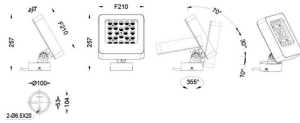

Quadro

Lavov spike spotlight from the family Quadro with a power of 72W and a 60 degrees beam angle. With a CCT of RGB K. Made of die cast aluminium and finished in grey color. IP66 degree of protection.ON-OFF driver.

Item code	86.OSP4.2031.03
Product type	Outdoor
Category	Spike Spot Light
Family	Quadro
Subfamily	Quadro
Pictograms	

Scheme

Product	
Real power (W)	72
Real luminous flux (Lm)	4346
Luminous efficiency (Lm/W)	60.361111111111114
Beam angle (°)	60
IP	66
Electrical class insulation	Class I
Colour	grey
Control gear included	YES
Control gear	ON-OFF
Light source	LED
Type of LED	OSRAM "RGB 3in1 DMX512"
Average life time (h)	50000h L70B10
Colour temperature (K)	RGB
Colour consistency (SDCM)	SDCM<3
CRI	80
IK	IK08