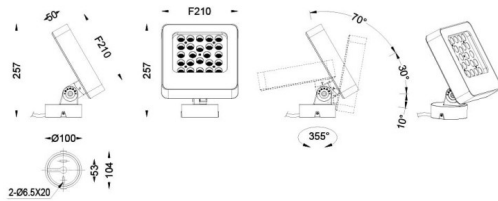

### Quadro

Lavov spike spotlight from the family Quadro with a power of 72W and a 60 degrees beam angle. With a CCT of RGB K. Made of die cast aluminium and finished in grey color. IP66 degree of protection.ON-OFF driver.

### Scheme

Item code	86.OSP4.2031.03
Product type	Outdoor
Category	Spike Spot Light
Family	Quadro
Subfamily	Quadro
Pictograms	

Product	
Real power (W)	72
Real luminous flux (Lm)	4346
Luminous efficiency (Lm/W)	60.361111111111001
Beam angle (°)	60
IP	66
Electrical class insulation	Class I
Colour	grey
Control gear included	YES
Control gear	ON-OFF
Light source	LED
Type of LED	OSRAM "RGB 3in1 DMX512"
Average life time (h)	50000h L70B10
Colour temperature (K)	RGB
Colour consistency (SDCM)	SDCM3
CRI	80
IK	IK08