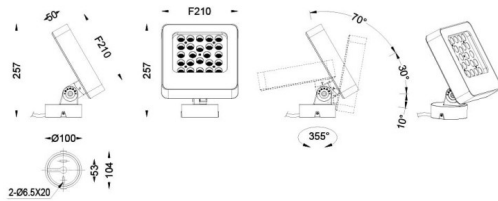

Quadro

Lavov spike spotlight from the family Quadro with a power of 30W and a 15 degrees beam angle. With a CCT of 3000 K. Made of die cast aluminium and finished in grey color. IP66 degree of protection.ON-OFF driver.

Scheme

Item code	86.OSP4.2311.03
Product type	Outdoor
Category	Spike Spot Light
Family	Quadro
Subfamily	Quadro
Pictograms	

Product	
Real power (W)	30
Real luminous flux (Lm)	1920
Luminous efficiency (Lm/W)	64
Beam angle (&ordm;)	15
IP	66
Electrical class insulation	Class I
Colour	grey
Control gear included	YES
Control gear	ON-OFF
Light source	LED
Type of LED	OSRAM
Average life time (h)	50000h L70B10
Colour temperature (K)	3000
Colour consistency (SDCM)	SDCM<3
CRI	80
IK	IK08