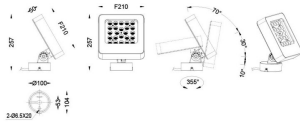

Quadro

Lavov spike spotlight from the family Quadro with a power of 30W and a 15 degrees beam angle. With a CCT of 2700 K. Made of die cast aluminium and finished in grey color. IP66 degree of protection.ON-OFF driver.

Item code	86.OSP4.2311.03
Product type	Outdoor
Category	Spike Spot Light
Family	Quadro

Pictograms

Scheme

Product

Real power (W)	30.69
Real luminous flux (Lm)	2106
Luminous efficiency (Lm/W)	68.621700879765399
Beam angle (°)	15
IP	66
Electrical class insulation	Class I
Colour	grey
Control gear included	YES
Control gear	ON-OFF
Light source	LED
Type of LED	OSRAM
Average life time (h)	50000h L70B10
Colour temperature (K)	3000
Colour consistency (SDCM)	SDCM<3
CRI	80
IK	IK08