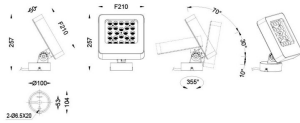

Item code 86.OSP4.2311.03

Product type Outdoor

Category Spike Spot Light

Family Quadro

Pictograms

Scheme

Product

Real power (W) 30.69

Real luminous flux (Lm) 2106

Luminous efficiency (Lm/W) 68.621700879765

Beam angle (°) 15

IP 66

Electrical class insulation Class I

Colour grey

Chip Brand Osram

Control gear included YES