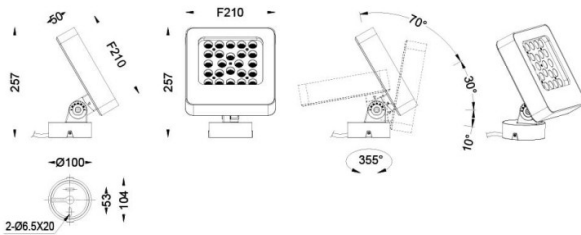

Quadro

Lavov spike spotlight from the family Quadro with a power of 30W and a 15 degrees beam angle. With a CCT of 2700 K. Made of die cast aluminium and finished in grey color. IP66 degree of protection.ON-OFF driver.

Item code	86.OSP4.2311.03
Product type	Outdoor
Category	Spike Spot Light
Family	Quadro
Subfamily	Quadro
Pictograms	

Scheme

Product	
Real power (W)	30.69
Real luminous flux (Lm)	2106
Luminous efficiency (Lm/W)	68.621700879765399
Beam angle (°)	15
IP	66
Electrical class insulation	Class I
Colour	grey
Control gear included	YES
Control gear	ON-OFF
Light source	LED
Type of LED	OSRAM
Average life time (h)	50000h L70B10
Colour temperature (K)	3000
Colour consistency (SDCM)	SDCM<3
CRI	80
IK	IK08