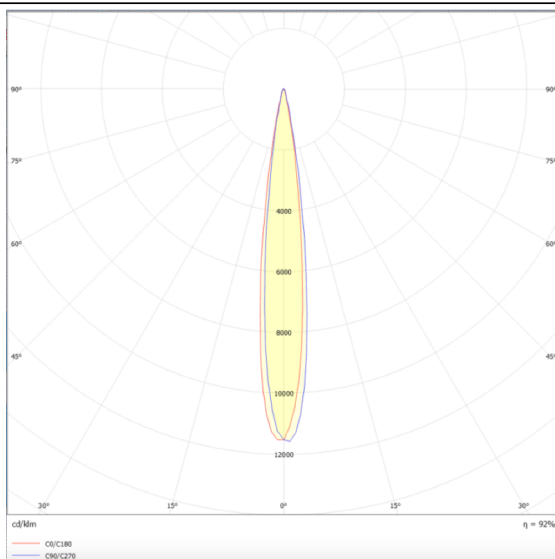

Quadro

Lavov spike spotlight from the family Quadro with a power of 30W and a 25 degrees beam angle. With a CCT of 3000 K. Made of die cast aluminium and finished in grey color. IP66 degree of protection.ON-OFF driver.

Scheme

Photometry

Item code	86.OSP4.2321.03
Product type	Outdoor
Category	Spike Spot Light
Family	Quadro
Subfamily	Quadro
Pictograms	

Product	
Real power (W)	30
Real luminous flux (Lm)	1920
Luminous efficiency (Lm/W)	64
Beam angle (&ordm;)	25
IP	66
Electrical class insulation	Class I
Colour	grey
Control gear included	YES
Control gear	ON-OFF
Light source	LED
Type of LED	OSRAM
Average life time (h)	50000h L70B10
Colour temperature (K)	3000
Colour consistency (SDCM)	SDCM<3
CRI	80
IK	IK08