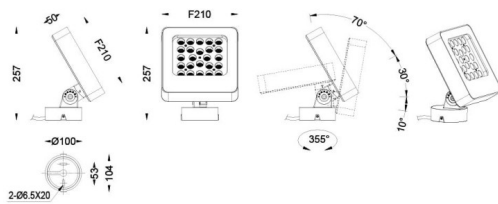

Quadro

Lavov spike spotlight from the family Quadro with a power of 30W and a 25 degrees beam angle. With a CCT of 3000 K. Made of die cast aluminium and finished in grey color. IP66 degree of protection.ON-OFF driver.

Scheme

Photometry

Item code	86.OSP4.2321.03
Product type	Outdoor
Category	Spike Spot Light
Family	Quadro
Subfamily	Quadro
Pictograms	

Product	
Real power (W)	30
Real luminous flux (Lm)	1920
Luminous efficiency (Lm/W)	64
Beam angle (&ordm;)	25
IP	66
Electrical class insulation	Class I
Colour	grey
Control gear included	YES
Control gear	ON-OFF
Light source	LED
Type of LED	OSRAM
Average life time (h)	50000h L70B10
Colour temperature (K)	3000
Colour consistency (SDCM)	SDCM<3
CRI	80
IK	IK08