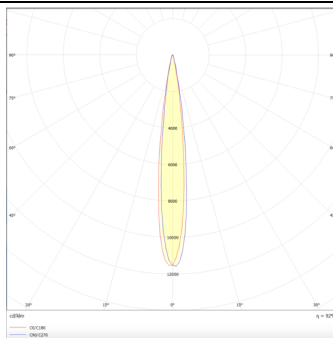

### Quadro

Lavov spike spotlight from the family Quadro with a power of 30W and a 25 degrees beam angle. With a CCT of 2700 K. Made of die cast aluminium and finished in grey color. IP66 degree of protection.ON-OFF driver.

### Scheme

### Photometry

### Product

**Real power (W)** 30.69

**Real luminous flux (Lm)** 2225

**Luminous efficiency (Lm/W)** 72.499185402411

**Beam angle (°)** 25

**IP** 66

**Electrical class insulation** Class I

**Colour** grey