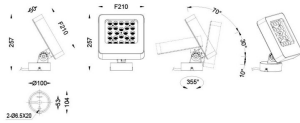

Quadro

Lavov spike spotlight from the family Quadro with a power of 30W and a 25 degrees beam angle. With a CCT of 2700 K. Made of die cast aluminium and finished in grey color. IP66 degree of protection.ON-OFF driver.

Item code 86.OSP4.2321.03

Product type Outdoor

Category Spike Spot Light

Family Quadro

Pictograms

Scheme

Photometry

Product

Real power (W) 30.69

Real luminous flux (Lm) 2225

Luminous efficiency (Lm/W) 72.499185402411

Beam angle (°) 25

IP 66

Electrical class insulation Class I

Colour grey

Chip Brand Osram

Control gear included YES

Control gear ON-OFF

Light source LED

Type of LED OSRAM

Average life time (h) 50000h L70B10

Colour temperature (K) 3000

Colour consistency (SDCM) SDCM<3

CRI 80

IK IK08