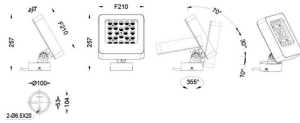

Quadro

Lavov spike spotlight from the family Quadro with a power of 30W and a 25 degrees beam angle. With a CCT of 2700 K. Made of die cast aluminium and finished in grey color. IP66 degree of protection.ON-OFF driver.

Item code	86.OSP4.2321.03
Product type	Outdoor
Category	Spike Spot Light
Family	Quadro
Subfamily	Quadro
Pictograms	

Scheme

Photometry

Product

Real power (W)	30.69
Real luminous flux (Lm)	2225
Luminous efficiency (Lm/W)	72.4991854024112
Beam angle (°)	25
IP	66
Electrical class insulation	Class I
Colour	grey
Control gear included	YES
Control gear	ON-OFF
Light source	LED
Type of LED	OSRAM
Average life time (h)	50000h L70B10
Colour temperature (K)	3000
Colour consistency (SDCM)	SDCM<3
CRI	80
IK	IK08