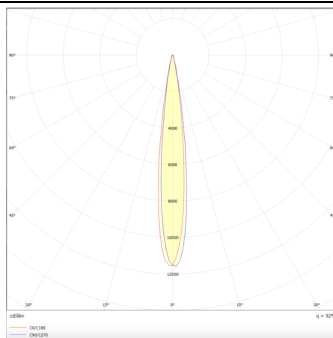

Quadro

Lavov spike spotlight from the family Quadro with a power of 30W and a 25 degrees beam angle. With a CCT of 2700 K. Made of die cast aluminium and finished in grey color. IP66 degree of protection.ON-OFF driver.

Item code	86.OSP4.2321.03
Product type	Outdoor
Category	Spike Spot Light
Family	Quadro
Subfamily	Quadro
Pictograms	

Scheme

Photometry

Product

Real power (W)	30.69
Real luminous flux (Lm)	2225
Luminous efficiency (Lm/W)	72.4991854024112
Beam angle (°)	25
IP	66
Electrical class insulation	Class I
Colour	grey
Control gear included	YES
Control gear	ON-OFF
Light source	LED
Type of LED	OSRAM
Average life time (h)	50000h L70B10
Colour temperature (K)	3000
Colour consistency (SDCM)	SDCM<3
CRI	80
IK	IK08