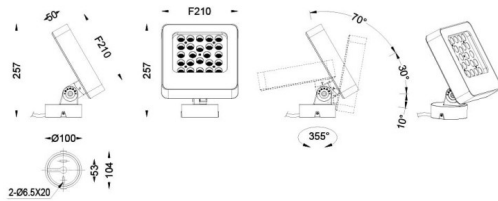

Quadro

Lavov spike spotlight from the family Quadro with a power of 30W and a 40 degrees beam angle. With a CCT of 3000 K. Made of die cast aluminium and finished in grey color. IP66 degree of protection. ON-OFF driver.

Scheme

Item code	86.OSP4.2331.03
Product type	Outdoor
Category	Spike Spot Light
Family	Quadro
Subfamily	Quadro
Pictograms	

Product	
Real power (W)	30
Real luminous flux (Lm)	1920
Luminous efficiency (Lm/W)	64
Beam angle (°)	40
IP	66
Electrical class insulation	Class I
Colour	grey
Control gear included	YES
Control gear	ON-OFF
Light source	LED
Type of LED	OSRAM
Average life time (h)	50000h L70B10
Colour temperature (K)	3000
Colour consistency (SDCM)	SDCM3
CRI	80
IK	IK08