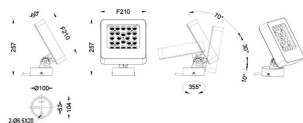

Quadro

Lavov spike spotlight from the family Quadro with a power of 30W and a 40 degrees beam angle. With a CCT of 2700 K. Made of die cast aluminium and finished in grey color. IP66 degree of protection.ON-OFF driver.

Item code	86.OSP4.2331.03
Product type	Outdoor
Category	Spike Spot Light
Family	Quadro

Pictograms

Scheme

Product

Real power (W)	30.69
Real luminous flux (Lm)	2119
Luminous efficiency (Lm/W)	69.045291625936784
Beam angle (°)	40
IP	66
Electrical class insulation	Class I
Colour	grey
Control gear included	YES
Control gear	ON-OFF
Light source	LED
Type of LED	OSRAM
Average life time (h)	50000h L70B10
Colour temperature (K)	3000
Colour consistency (SDCM)	SDCM<3
CRI	80
IK	IK08