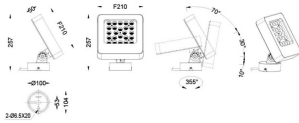

Quadro

Lavov spike spotlight from the family Quadro with a power of 30W and a 40 degrees beam angle. With a CCT of 2700 K. Made of die cast aluminium and finished in grey color. IP66 degree of protection.ON-OFF driver.

Item code	86.OSP4.2331.03
Product type	Outdoor
Category	Spike Spot Light
Family	Quadro
Subfamily	Quadro
Pictograms	

Scheme

Product	
Real power (W)	30.69
Real luminous flux (Lm)	2119
Luminous efficiency (Lm/W)	69.045291625936784
Beam angle (°)	40
IP	66
Electrical class insulation	Class I
Colour	grey
Control gear included	YES
Control gear	ON-OFF
Light source	LED
Type of LED	OSRAM
Average life time (h)	50000h L70B10
Colour temperature (K)	3000
Colour consistency (SDCM)	SDCM<3
CRI	80
IK	IK08