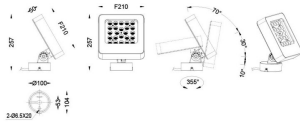

Scheme

Product

Real power (W)	30.69
Real luminous flux (Lm)	1811
Luminous efficiency (Lm/W)	59.009449332029973
Beam angle (°)	60
IP	66
Electrical class insulation	Class I
Colour	grey
Control gear included	YES
Control gear	ON-OFF
Light source	LED
Type of LED	OSRAM
Average life time (h)	50000h L70B10
Colour temperature (K)	3000
Colour consistency (SDCM)	SDCM<3
CRI	80
IK	IK08