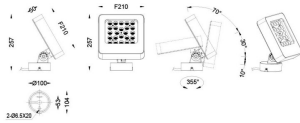

Quadro

Lavov spike spotlight from the family Quadro with a power of 30W and a 60 degrees beam angle. With a CCT of 2700 K. Made of die cast aluminium and finished in grey color. IP66 degree of protection.ON-OFF driver.

Item code 86.OSP4.2341.03

Product type Outdoor

Category Spike Spot Light

Family Quadro

Pictograms

Scheme

Product

Real power (W) 30.69

Real luminous flux (Lm) 1811

Luminous efficiency (Lm/W) 59.00944933203

Beam angle (°) 60

IP 66

Electrical class insulation Class I

Colour grey

Chip Brand Osram

Control gear included YES