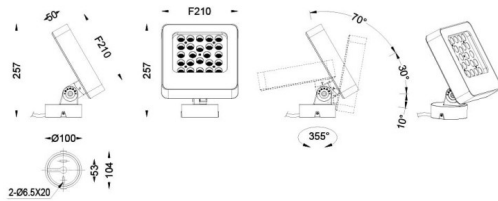

Quadro

Lavov spike spotlight from the family Quadro with a power of 30W and a 60 degrees beam angle. With a CCT of 3000 K. Made of die cast aluminium and finished in grey color. IP66 degree of protection.ON-OFF driver.

Scheme

Item code	86.OSP4.2341.03
Product type	Outdoor
Category	Spike Spot Light
Family	Quadro
Subfamily	Quadro
Pictograms	

Product	
Real power (W)	30
Real luminous flux (Lm)	1920
Luminous efficiency (Lm/W)	64
Beam angle (°)	60
IP	66
Electrical class insulation	Class I
Colour	grey
Control gear included	YES
Control gear	ON-OFF
Light source	LED
Type of LED	OSRAM
Average life time (h)	50000h L70B10
Colour temperature (K)	3000
Colour consistency (SDCM)	SDCM3
CRI	80
IK	IK08