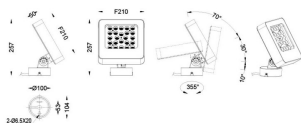

Scheme

Product

Real power (W) 30.69

Real luminous flux (Lm) 1811

Luminous efficiency (Lm/W) 59.009449332029973

Beam angle (°) 60

IP 66

Electrical class insulation Class I

Colour grey

Control gear included YES

Control gear ON-OFF

Light source LED

Type of LED OSRAM

Average life time (h) 50000h L70B10

Colour temperature (K) 3000

Colour consistency (SDCM) SDCM<3

CRI 80

IK IK08