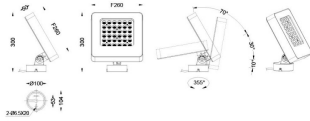

Quadro

Lavov spike spotlight from the family Quadro with a power of 108W and a 25 degrees beam angle. With a CCT of RGB K. Made of die cast aluminium and finished in grey color. IP66 degree of protection.ON-OFF driver.

Item code	86.OSP4.3011.03
Product type	Outdoor
Category	Spike Spot Light
Family	Quadro

Pictograms

Scheme

Product

Real power (W)	108
Real luminous flux (Lm)	7678
Luminous efficiency (Lm/W)	71.092592592592595
Beam angle (°)	25
IP	66
Electrical class insulation	Class I
Colour	grey
Control gear included	YES
Control gear	ON-OFF
Light source	LED
Type of LED	OSRAM "RGB 3in1 DMX512"
Average life time (h)	50000h L70B10
Colour temperature (K)	RGB
Colour consistency (SDCM)	SDCM<3
CRI	80
IK	IK08