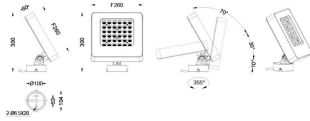

Quadro

Lavov spike spotlight from the family Quadro with a power of 108W and a 25 degrees beam angle. With a CCT of RGB K. Made of die cast aluminium and finished in grey color. IP66 degree of protection.ON-OFF driver.

Item code	86.OSP4.3011.03
Product type	Outdoor
Category	Spike Spot Light
Family	Quadro

Pictograms

Scheme

Product

Real power (W)	108
Real luminous flux (Lm)	7678
Luminous efficiency (Lm/W)	71.092592592593
Beam angle (°)	25
IP	66
Electrical class insulation	Class I
Colour	grey
Chip Brand	Osram
Control gear included	YES
Control gear	ON-OFF
Light source	LED
Type of LED	OSRAM "RGB 3in1 DMX512"
Average life time (h)	50000h L70B10
Colour temperature (K)	RGB
Colour consistency (SDCM)	SDCM<3
CRI	80
IK	IK08