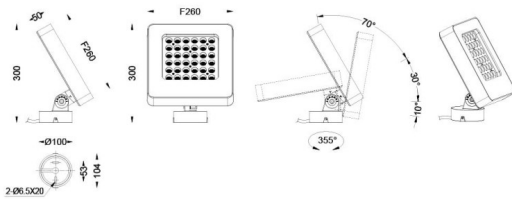

Quadro

Lavov spike spotlight from the family Quadro with a power of 108W and a 25 degrees beam angle. With a CCT of RGB K. Made of die cast aluminium and finished in grey color. IP66 degree of protection.ON-OFF driver.

Scheme

Item code	86.OSP4.3011.03
Product type	Outdoor
Category	Spike Spot Light
Family	Quadro
Pictograms	

Product	
Real power (W)	108
Real luminous flux (Lm)	7678
Luminous efficiency (Lm/W)	71.092592592592993
Beam angle (°)	25
IP	66
Electrical class insulation	Class I
Colour	grey
Control gear included	YES
Control gear	ON-OFF
Light source	LED
Type of LED	OSRAM "RGB 3in1 DMX512"
Average life time (h)	50000h L70B10
Colour temperature (K)	RGB
Colour consistency (SDCM)	SDCM3
CRI	80
IK	IK08