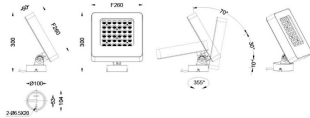

### Quadro

Lavov spike spotlight from the family Quadro with a power of 108W and a 25 degrees beam angle. With a CCT of RGB K. Made of die cast aluminium and finished in grey color. IP66 degree of protection.ON-OFF driver.

### Product

Real power (W)	108
Real luminous flux (Lm)	7678
Luminous efficiency (Lm/W)	71.092592592592595
Beam angle (°)	25
IP	66
Electrical class insulation	Class I
Colour	grey
Control gear included	YES
Control gear	ON-OFF
Light source	LED
Type of LED	OSRAM "RGB 3in1 DMX512"
Average life time (h)	50000h L70B10
Colour temperature (K)	RGB
Colour consistency (SDCM)	SDCM<3
CRI	80
IK	IK08