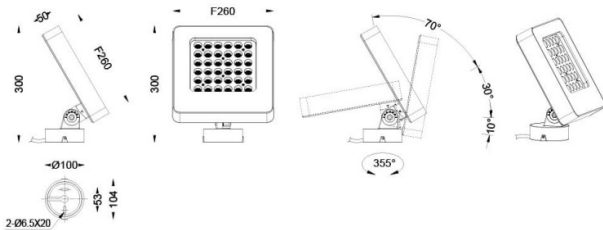

Quadro

Lavov spike spotlight from the family Quadro with a power of 108W and a 25 degrees beam angle. With a CCT of RGB K. Made of die cast aluminium and finished in grey color. IP66 degree of protection.ON-OFF driver.

Item code	86.OSP4.3011.03
Product type	Outdoor
Category	Spike Spot Light
Family	Quadro
Subfamily	Quadro
Pictograms	

Scheme

Product	
Real power (W)	108
Real luminous flux (Lm)	7678
Luminous efficiency (Lm/W)	71.092592592592595
Beam angle (°)	25
IP	66
Electrical class insulation	Class I
Colour	grey
Control gear included	YES
Control gear	ON-OFF
Light source	LED
Type of LED	OSRAM "RGB 3in1 DMX512"
Average life time (h)	50000h L70B10
Colour temperature (K)	RGB
Colour consistency (SDCM)	SDCM<3
CRI	80
IK	IK08