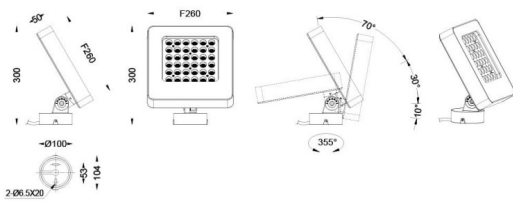

Quadro

Lavov spike spotlight from the family Quadro with a power of 108W and a 25 degrees beam angle. With a CCT of RGB K. Made of die cast aluminium and finished in grey color. IP66 degree of protection.ON-OFF driver.

Scheme

Item code	86.OSP4.3011.03
Product type	Outdoor
Category	Spike Spot Light
Family	Quadro
Subfamily	Quadro
Pictograms	

Product	
Real power (W)	108
Real luminous flux (Lm)	7678
Luminous efficiency (Lm/W)	71.092592592592993
Beam angle (°)	25
IP	66
Electrical class insulation	Class I
Colour	grey
Control gear included	YES
Control gear	ON-OFF
Light source	LED
Type of LED	OSRAM "RGB 3in1 DMX512"
Average life time (h)	50000h L70B10
Colour temperature (K)	RGB
Colour consistency (SDCM)	SDCM3
CRI	80
IK	IK08