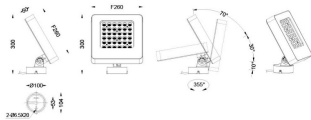

Quadro

Lavov spike spotlight from the family Quadro with a power of 108W and a 40 degrees beam angle. With a CCT of RGB K. Made of die cast aluminium and finished in grey color. IP66 degree of protection.ON-OFF driver.

Item code	86.OSP4.3021.03
Product type	Outdoor
Category	Spike Spot Light
Family	Quadro

Pictograms

Scheme

Product

Real power (W)	108
Real luminous flux (Lm)	6894
Luminous efficiency (Lm/W)	63.83333333333333
Beam angle (°)	40
IP	66
Electrical class insulation	Class I
Colour	grey
Control gear included	YES
Control gear	ON-OFF
Light source	LED
Type of LED	OSRAM "RGB 3in1 DMX512"
Average life time (h)	50000h L70B10
Colour temperature (K)	RGB
Colour consistency (SDCM)	SDCM<3
CRI	80
IK	IK08