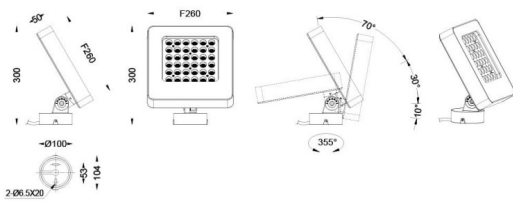

Quadro

Lavov spike spotlight from the family Quadro with a power of 108W and a 40 degrees beam angle. With a CCT of RGB K. Made of die cast aluminium and finished in grey color. IP66 degree of protection.ON-OFF driver.

Scheme

Item code	86.OSP4.3021.03
Product type	Outdoor
Category	Spike Spot Light
Family	Quadro
Pictograms	

Product	
Real power (W)	108
Real luminous flux (Lm)	6894
Luminous efficiency (Lm/W)	63.833333333333002
Beam angle (°)	40
IP	66
Electrical class insulation	Class I
Colour	grey
Control gear included	YES
Control gear	ON-OFF
Light source	LED
Type of LED	OSRAM "RGB 3in1 DMX512"
Average life time (h)	50000h L70B10
Colour temperature (K)	RGB
Colour consistency (SDCM)	SDCM3
CRI	80
IK	IK08