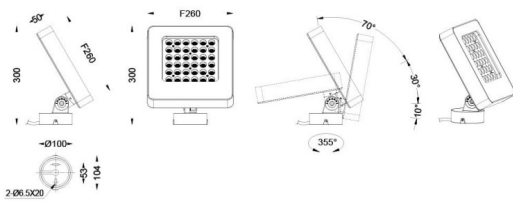

Quadro

Lavov spike spotlight from the family Quadro with a power of 108W and a 40 degrees beam angle. With a CCT of RGB K. Made of die cast aluminium and finished in grey color. IP66 degree of protection.ON-OFF driver.

Scheme

Item code	86.OSP4.3021.03
Product type	Outdoor
Category	Spike Spot Light
Family	Quadro
Subfamily	Quadro
Pictograms	

Product	
Real power (W)	108
Real luminous flux (Lm)	6894
Luminous efficiency (Lm/W)	63.833333333333002
Beam angle (°)	40
IP	66
Electrical class insulation	Class I
Colour	grey
Control gear included	YES
Control gear	ON-OFF
Light source	LED
Type of LED	OSRAM "RGB 3in1 DMX512"
Average life time (h)	50000h L70B10
Colour temperature (K)	RGB
Colour consistency (SDCM)	SDCM3
CRI	80
IK	IK08