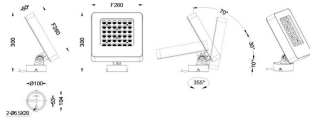

Quadro

Lavov spike spotlight from the family Quadro with a power of 108W and a 40 degrees beam angle. With a CCT of RGB K. Made of die cast aluminium and finished in grey color. IP66 degree of protection.ON-OFF driver.

Item code	86.OSP4.3021.03
Product type	Outdoor
Category	Spike Spot Light
Family	Quadro
Subfamily	Quadro
Pictograms	

Scheme

Product	
Real power (W)	108
Real luminous flux (Lm)	6894
Luminous efficiency (Lm/W)	63.833333333333336
Beam angle (°)	40
IP	66
Electrical class insulation	Class I
Colour	grey
Control gear included	YES
Control gear	ON-OFF
Light source	LED
Type of LED	OSRAM "RGB 3in1 DMX512"
Average life time (h)	50000h L70B10
Colour temperature (K)	RGB
Colour consistency (SDCM)	SDCM<3
CRI	80
IK	IK08