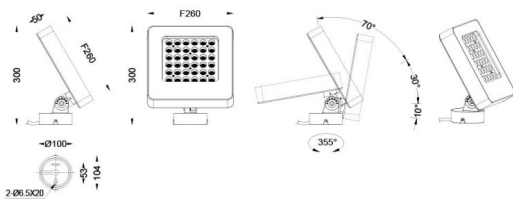

Quadro

Lavov spike spotlight from the family Quadro with a power of 108W and a 60 degrees beam angle. With a CCT of RGB +W. Made of die cast aluminium and finished in grey color. IP66 degree of protection.ON-OFF driver.

Scheme

Item code	86.OSP4.3031.03
Product type	Outdoor
Category	Spike Spot Light
Family	Quadro
Subfamily	Quadro
Pictograms	

Product	
Real power (W)	108
Real luminous flux (Lm)	6198
Luminous efficiency (Lm/W)	57
Beam angle (°)	60
IP	66
Electrical class insulation	Class I
Colour	grey
Control gear included	YES
Control gear	ON-OFF
Light source	LED
Type of LED	OSRAM "RGB 4in1 DMX512"
Average life time (h)	50000h L70B10
Colour temperature (K)	RGBW 4in 1
Colour consistency (SDCM)	SDCM3
CRI	80
IK	IK05