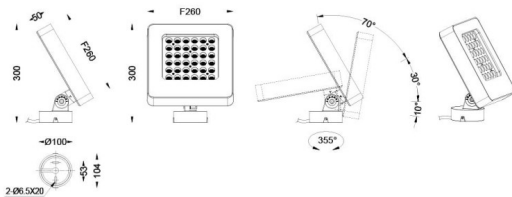

Quadro

Lavov spike spotlight from the family Quadro with a power of 108W and a 60 degrees beam angle. With a CCT of RGB K. Made of die cast aluminium and finished in grey color. IP66 degree of protection.ON-OFF driver.

Scheme

Item code	86.OSP4.3031.03
Product type	Outdoor
Category	Spike Spot Light
Family	Quadro
Pictograms	

Product	
Real power (W)	108
Real luminous flux (Lm)	6198
Luminous efficiency (Lm/W)	57.388888888888999
Beam angle (°)	60
IP	66
Electrical class insulation	Class I
Colour	grey
Control gear included	YES
Control gear	ON-OFF
Light source	LED
Type of LED	OSRAM "RGB 3in1 DMX512"
Average life time (h)	50000h L70B10
Colour temperature (K)	RGB
Colour consistency (SDCM)	SDCM3
CRI	80
IK	IK08