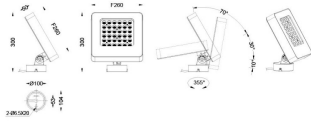

Quadro

Lavov spike spotlight from the family Quadro with a power of 108W and a 60 degrees beam angle. With a CCT of RGB K. Made of die cast aluminium and finished in grey color. IP66 degree of protection.ON-OFF driver.

Item code	86.OSP4.3031.03
Product type	Outdoor
Category	Spike Spot Light
Family	Quadro

Pictograms

Scheme

Product

Real power (W)	108
Real luminous flux (Lm)	6198
Luminous efficiency (Lm/W)	57.388888888888886
Beam angle (°)	60
IP	66
Electrical class insulation	Class I
Colour	grey
Control gear included	YES
Control gear	ON-OFF
Light source	LED
Type of LED	OSRAM "RGB 3in1 DMX512"
Average life time (h)	50000h L70B10
Colour temperature (K)	RGB
Colour consistency (SDCM)	SDCM<3
CRI	80
IK	IK08