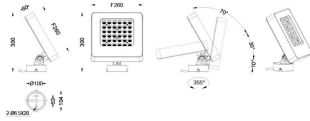

Quadro

Lavov spike spotlight from the family Quadro with a power of 108W and a 60 degrees beam angle. With a CCT of RGB K. Made of die cast aluminium and finished in grey color. IP66 degree of protection.ON-OFF driver.

Item code	86.OSP4.3031.03
Product type	Outdoor
Category	Spike Spot Light
Family	Quadro

Pictograms

Scheme

Product

Real power (W)	108
Real luminous flux (Lm)	6198
Luminous efficiency (Lm/W)	57.388888888889
Beam angle (°)	60
IP	66
Electrical class insulation	Class I
Colour	grey
Chip Brand	Osram
Control gear included	YES
Control gear	ON-OFF
Light source	LED
Type of LED	OSRAM "RGB 3in1 DMX512"
Average life time (h)	50000h L70B10
Colour temperature (K)	RGB
Colour consistency (SDCM)	SDCM<3
CRI	80
IK	IK08