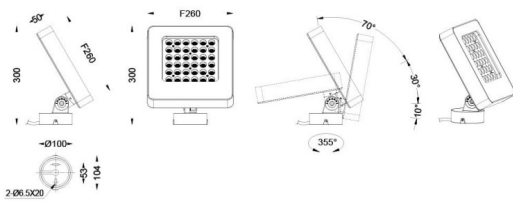

Quadro

Lavov spike spotlight from the family Quadro with a power of 108W and a 60 degrees beam angle. With a CCT of RGB K. Made of die cast aluminium and finished in grey color. IP66 degree of protection.ON-OFF driver.

Scheme

Item code	86.OSP4.3031.03
Product type	Outdoor
Category	Spike Spot Light
Family	Quadro
Subfamily	Quadro
Pictograms	

Product	
Real power (W)	108
Real luminous flux (Lm)	6198
Luminous efficiency (Lm/W)	57.388888888888999
Beam angle (°)	60
IP	66
Electrical class insulation	Class I
Colour	grey
Control gear included	YES
Control gear	ON-OFF
Light source	LED
Type of LED	OSRAM "RGB 3in1 DMX512"
Average life time (h)	50000h L70B10
Colour temperature (K)	RGB
Colour consistency (SDCM)	SDCM3
CRI	80
IK	IK08