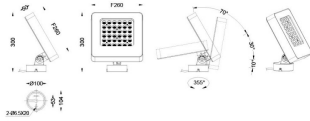

Quadro

Lavov spike spotlight from the family Quadro with a power of 108W and a 60 degrees beam angle. With a CCT of RGB K. Made of die cast aluminium and finished in grey color. IP66 degree of protection.ON-OFF driver.

Item code	86.OSP4.3031.03
Product type	Outdoor
Category	Spike Spot Light
Family	Quadro
Subfamily	Quadro
Pictograms	

Scheme

Product

Real power (W)	108
Real luminous flux (Lm)	6198
Luminous efficiency (Lm/W)	57.388888888888886
Beam angle (°)	60
IP	66
Electrical class insulation	Class I
Colour	grey
Control gear included	YES
Control gear	ON-OFF
Light source	LED
Type of LED	OSRAM "RGB 3in1 DMX512"
Average life time (h)	50000h L70B10
Colour temperature (K)	RGB
Colour consistency (SDCM)	SDCM<3
CRI	80
IK	IK08