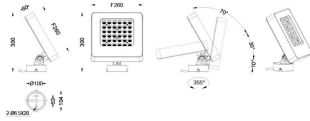

Quadro

Lavov spike spotlight from the family Quadro with a power of 54W and a 15 degrees beam angle. With a CCT of 2700 K. Made of die cast aluminium and finished in grey color. IP66 degree of protection.ON-OFF driver.

Item code	86.OSP4.3311.03
Product type	Outdoor
Category	Spike Spot Light
Family	Quadro

Pictograms

Scheme

Product

Real power (W)	54
Real luminous flux (Lm)	3497
Luminous efficiency (Lm/W)	64.759259259259
Beam angle (°)	15
IP	66
Electrical class insulation	Class I
Colour	grey
Chip Brand	Osram
Control gear included	YES
Control gear	ON-OFF
Light source	LED
Type of LED	OSRAM
Average life time (h)	50000h L70B10
Colour temperature (K)	3000
Colour consistency (SDCM)	SDCM<3
CRI	80
IK	IK08