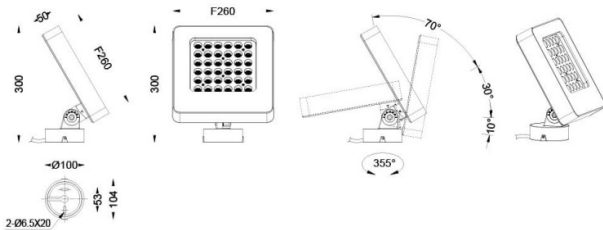

Quadro

Lavov spike spotlight from the family Quadro with a power of 54W and a 15 degrees beam angle. With a CCT of 2700 K. Made of die cast aluminium and finished in grey color. IP66 degree of protection.ON-OFF driver.

Item code	86.OSP4.3311.03
Product type	Outdoor
Category	Spike Spot Light
Family	Quadro
Subfamily	Quadro
Pictograms	

Scheme

Product	
Real power (W)	54
Real luminous flux (Lm)	3497
Luminous efficiency (Lm/W)	64.759259259259252
Beam angle (°)	15
IP	66
Electrical class insulation	Class I
Colour	grey
Control gear included	YES
Control gear	ON-OFF
Light source	LED
Type of LED	OSRAM
Average life time (h)	50000h L70B10
Colour temperature (K)	3000
Colour consistency (SDCM)	SDCM<3
CRI	80
IK	IK08