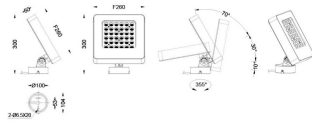

Quadro

Lavov spike spotlight from the family Quadro with a power of 54W and a 25 degrees beam angle. With a CCT of 2700 K. Made of die cast aluminium and finished in grey color. IP66 degree of protection.ON-OFF driver.

Item code	86.OSP4.3321.03
Product type	Outdoor
Category	Spike Spot Light
Family	Quadro

Pictograms

Product

Real power (W)	54
Real luminous flux (Lm)	3839
Luminous efficiency (Lm/W)	71.092592592592595
Beam angle (°)	25
IP	66
Electrical class insulation	Class I
Colour	grey
Control gear included	YES
Control gear	ON-OFF
Light source	LED
Type of LED	OSRAM
Average life time (h)	50000h L70B10
Colour temperature (K)	3000
Colour consistency (SDCM)	SDCM<3
CRI	80
IK	IK08

Scheme

Photometry