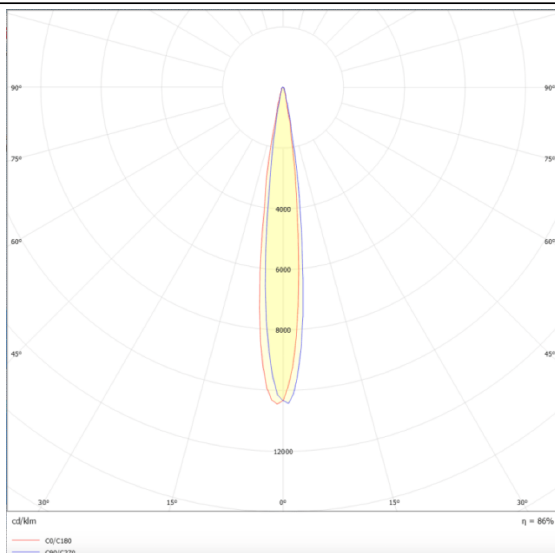

Quadro

Lavov spike spotlight from the family Quadro with a power of 54W and a 25 degrees beam angle. With a CCT of 3000 K. Made of die cast aluminium and finished in grey color. IP66 degree of protection.ON-OFF driver.

Scheme

Photometry

Item code	86.OSP4.3321.03
Product type	Outdoor
Category	Spike Spot Light
Family	Quadro
Subfamily	Quadro
Pictograms	

Product	
Real power (W)	54
Real luminous flux (Lm)	3839
Luminous efficiency (Lm/W)	64
Beam angle (°)	25
IP	66
Electrical class insulation	Class I
Colour	grey
Control gear included	YES
Control gear	ON-OFF
Light source	LED
Type of LED	OSRAM
Average life time (h)	50000h L70B10
Colour temperature (K)	3000
Colour consistency (SDCM)	SDCM3
CRI	80
IK	IK08