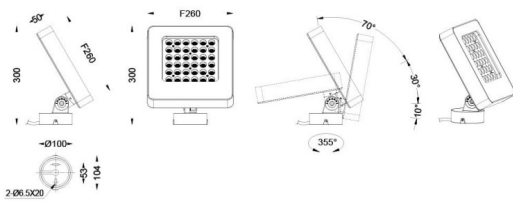

Quadro

Lavov spike spotlight from the family Quadro with a power of 54W and a 25 degrees beam angle. With a CCT of 3000 K. Made of die cast aluminium and finished in grey color. IP66 degree of protection.ON-OFF driver.

Scheme

Photometry

Item code	86.OSP4.3321.03
Product type	Outdoor
Category	Spike Spot Light
Family	Quadro
Subfamily	Quadro
Pictograms	

Product	
Real power (W)	54
Real luminous flux (Lm)	3839
Luminous efficiency (Lm/W)	64
Beam angle (&ordm;)	25
IP	66
Electrical class insulation	Class I
Colour	grey
Control gear included	YES
Control gear	ON-OFF
Light source	LED
Type of LED	OSRAM
Average life time (h)	50000h L70B10
Colour temperature (K)	3000
Colour consistency (SDCM)	SDCM<3
CRI	80
IK	IK08