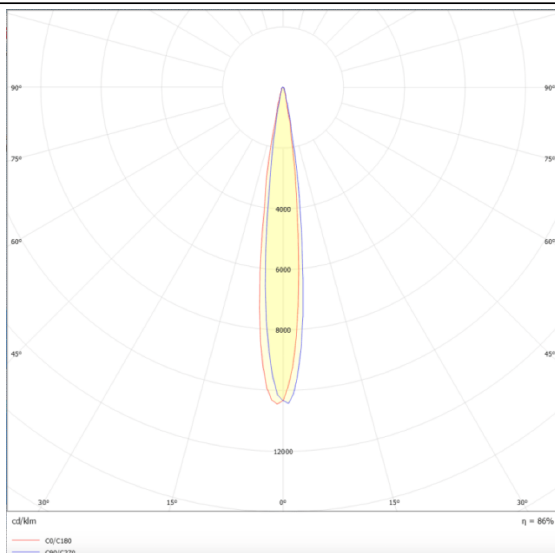

Quadro

Lavov spike spotlight from the family Quadro with a power of 54W and a 25 degrees beam angle. With a CCT of 3000 K. Made of die cast aluminium and finished in grey color. IP66 degree of protection.ON-OFF driver.

Scheme

Photometry

Item code	86.OSP4.3321.03
Product type	Outdoor
Category	Spike Spot Light
Family	Quadro
Subfamily	Quadro
Pictograms	

Product	
Real power (W)	54
Real luminous flux (Lm)	3839
Luminous efficiency (Lm/W)	64
Beam angle (&ordm;)	25
IP	66
Electrical class insulation	Class I
Colour	grey
Control gear included	YES
Control gear	ON-OFF
Light source	LED
Type of LED	OSRAM
Average life time (h)	50000h L70B10
Colour temperature (K)	3000
Colour consistency (SDCM)	SDCM<3
CRI	80
IK	IK08