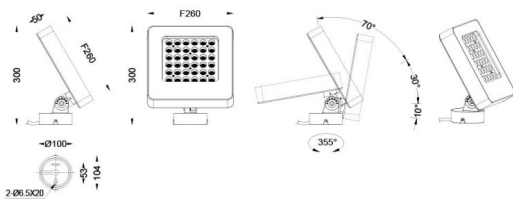

Quadro

Lavov spike spotlight from the family Quadro with a power of 54W and a 25 degrees beam angle. With a CCT of 3000 K. Made of die cast aluminium and finished in grey color. IP66 degree of protection.ON-OFF driver.

Scheme

Photometry

Item code	86.OSP4.3321.03
Product type	Outdoor
Category	Spike Spot Light
Family	Quadro
Subfamily	Quadro
Pictograms	

Product	
Real power (W)	54
Real luminous flux (Lm)	3839
Luminous efficiency (Lm/W)	64
Beam angle (°)	25
IP	66
Electrical class insulation	Class I
Colour	grey
Control gear included	YES
Control gear	ON-OFF
Light source	LED
Type of LED	OSRAM
Average life time (h)	50000h L70B10
Colour temperature (K)	3000
Colour consistency (SDCM)	SDCM3
CRI	80
IK	IK08