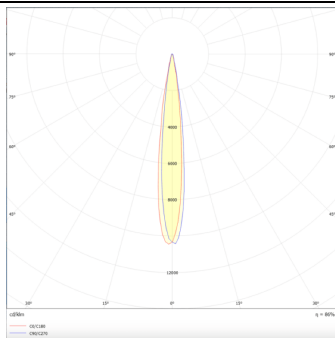

### Quadro

Lavov spike spotlight from the family Quadro with a power of 54W and a 25 degrees beam angle. With a CCT of 2700 K. Made of die cast aluminium and finished in grey color. IP66 degree of protection.ON-OFF driver.

### Scheme

### Photometry

### Product

**Real power (W)** 54

**Real luminous flux (Lm)** 3839

**Luminous efficiency (Lm/W)** 71.092592592592595

**Beam angle (°)** 25

**IP** 66

**Electrical class insulation** Class I

**Colour** grey