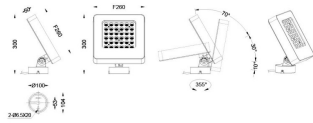

Quadro

Lavov spike spotlight from the family Quadro with a power of 54W and a 25 degrees beam angle. With a CCT of 2700 K. Made of die cast aluminium and finished in grey color. IP66 degree of protection.ON-OFF driver.

Item code 86.OSP4.3321.03

Product type Outdoor

Category Spike Spot Light

Family Quadro

Subfamily Quadro

Pictograms

Scheme

Photometry

Product

Real power (W) 54

Real luminous flux (Lm) 3839

Luminous efficiency (Lm/W) 71.092592592592595

Beam angle (°) 25

IP 66

Electrical class insulation Class I

Colour grey

Control gear included YES

Control gear ON-OFF

Light source LED

Type of LED OSRAM

Average life time (h) 50000h L70B10

Colour temperature (K) 3000

Colour consistency (SDCM) SDCM<3

CRI 80

IK IK08