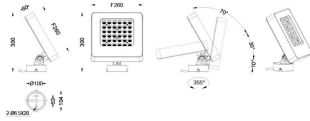

Quadro

Lavov spike spotlight from the family Quadro with a power of 54W and a 40 degrees beam angle. With a CCT of 2700 K. Made of die cast aluminium and finished in grey color. IP66 degree of protection.ON-OFF driver.

Item code	86.OSP4.3331.03
Product type	Outdoor
Category	Spike Spot Light
Family	Quadro

Pictograms

Scheme

Product

Real power (W)	54
Real luminous flux (Lm)	3447
Luminous efficiency (Lm/W)	63.833333333333
Beam angle (°)	40
IP	66
Electrical class insulation	Class I
Colour	grey
Chip Brand	Osram
Control gear included	YES
Control gear	ON-OFF
Light source	LED
Type of LED	OSRAM
Average life time (h)	50000h L70B10
Colour temperature (K)	3000
Colour consistency (SDCM)	SDCM<3
CRI	80
IK	IK08