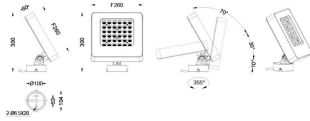

Scheme

Product

Real power (W)	54
Real luminous flux (Lm)	3447
Luminous efficiency (Lm/W)	63.833333333333
Beam angle (°)	40
IP	66
Electrical class insulation	Class I
Colour	grey
Chip Brand	Osram
Control gear included	YES
Control gear	ON-OFF
Light source	LED
Type of LED	OSRAM
Average life time (h)	50000h L70B10
Colour temperature (K)	3000
Colour consistency (SDCM)	SDCM<3
CRI	80
IK	IK08