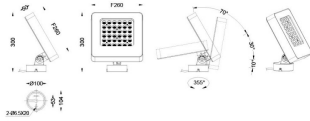

Quadro

Lavov spike spotlight from the family Quadro with a power of 54W and a 40 degrees beam angle. With a CCT of 2700 K. Made of die cast aluminium and finished in grey color. IP66 degree of protection.ON-OFF driver.

Item code	86.OSP4.3331.03
Product type	Outdoor
Category	Spike Spot Light
Family	Quadro
Subfamily	Quadro
Pictograms	

Scheme

Product

Real power (W)	54
Real luminous flux (Lm)	3447
Luminous efficiency (Lm/W)	63.833333333333336
Beam angle (°)	40
IP	66
Electrical class insulation	Class I
Colour	grey
Control gear included	YES
Control gear	ON-OFF
Light source	LED
Type of LED	OSRAM
Average life time (h)	50000h L70B10
Colour temperature (K)	3000
Colour consistency (SDCM)	SDCM<3
CRI	80
IK	IK08