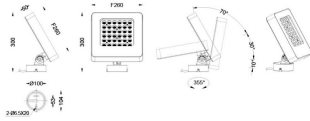

Quadro

Lavov spike spotlight from the family Quadro with a power of 54W and a 60 degrees beam angle. With a CCT of 2700 K. Made of die cast aluminium and finished in grey color. IP66 degree of protection.ON-OFF driver.

Item code 86.OSP4.3341.03

Product type Outdoor

Category Spike Spot Light

Family Quadro

Pictograms

Scheme

Product

Real power (W) 54

Real luminous flux (Lm) 3099

Luminous efficiency (Lm/W) 57.388888888888886

Beam angle (°) 60

IP 66

Electrical class insulation Class I

Colour grey

Control gear included YES

Control gear ON-OFF