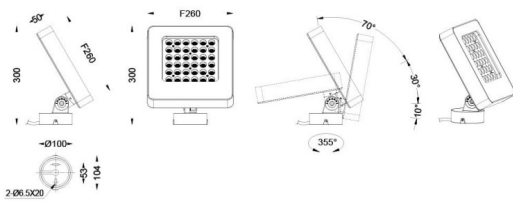

Quadro

Lavov spike spotlight from the family Quadro with a power of 54W and a 60 degrees beam angle. With a CCT of 3000 K. Made of die cast aluminium and finished in grey color. IP66 degree of protection.ON-OFF driver.

Scheme

Item code	86.OSP4.3341.03
Product type	Outdoor
Category	Spike Spot Light
Family	Quadro
Subfamily	Quadro
Pictograms	

Product	
Real power (W)	54
Real luminous flux (Lm)	3099
Luminous efficiency (Lm/W)	64
Beam angle (°)	60
IP	66
Electrical class insulation	Class I
Colour	grey
Control gear included	YES
Control gear	ON-OFF
Light source	LED
Type of LED	OSRAM
Average life time (h)	50000h L70B10
Colour temperature (K)	3000
Colour consistency (SDCM)	SDCM3
CRI	80
IK	IK08