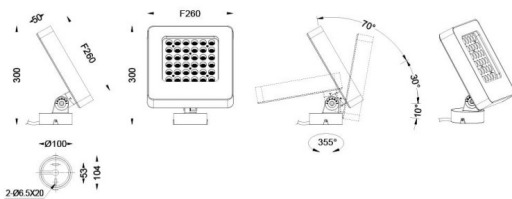

Quadro

Lavov spike spotlight from the family Quadro with a power of 54W and a 60 degrees beam angle. With a CCT of 3000 K. Made of die cast aluminium and finished in grey color. IP66 degree of protection.ON-OFF driver.

Scheme

Item code	86.OSP4.3341.03
Product type	Outdoor
Category	Spike Spot Light
Family	Quadro
Subfamily	Quadro
Pictograms	

Product	
Real power (W)	54
Real luminous flux (Lm)	3099
Luminous efficiency (Lm/W)	64
Beam angle (&ordm;)	60
IP	66
Electrical class insulation	Class I
Colour	grey
Control gear included	YES
Control gear	ON-OFF
Light source	LED
Type of LED	OSRAM
Average life time (h)	50000h L70B10
Colour temperature (K)	3000
Colour consistency (SDCM)	SDCM<3
CRI	80
IK	IK08