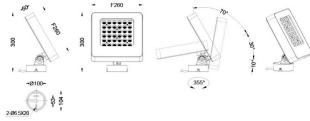

Quadro

Lavov spike spotlight from the family Quadro with a power of 54W and a 60 degrees beam angle. With a CCT of 2700 K. Made of die cast aluminium and finished in grey color. IP66 degree of protection.ON-OFF driver.

Item code	86.OSP4.3341.03
Product type	Outdoor
Category	Spike Spot Light
Family	Quadro
Subfamily	Quadro
Pictograms	

Scheme

Product	
Real power (W)	54
Real luminous flux (Lm)	3099
Luminous efficiency (Lm/W)	57.388888888888886
Beam angle (°)	60
IP	66
Electrical class insulation	Class I
Colour	grey
Control gear included	YES
Control gear	ON-OFF
Light source	LED
Type of LED	OSRAM
Average life time (h)	50000h L70B10
Colour temperature (K)	3000
Colour consistency (SDCM)	SDCM<3
CRI	80
IK	IK08