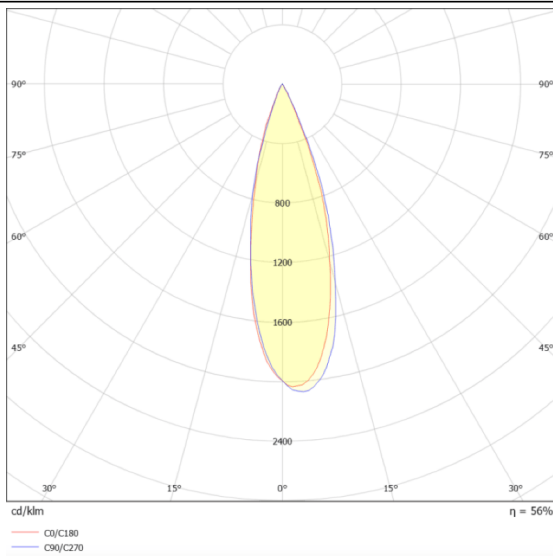

Zoom

Lavov spike spotlight from the family Zoom with a power of 6W and a 15°- 60° degrees beam angle. With a CCT of 2700 K. Made of die cast aluminium and finished in grey color. IP66 degree of protection.ON-OFF driver.

Scheme

Photometry

Item code	86.OSP5.1301.03
Product type	Outdoor
Category	Spike Spot Light
Family	Zoom
Subfamily	Zoom
Pictograms	

Product	
Real power (W)	6
Real luminous flux (Lm)	528.84
Luminous efficiency (Lm/W)	88.14
Beam angle (°)	15°- 60°
IP	66
Electrical class insulation	Class I
Colour	grey
Control gear included	YES
Control gear	ON-OFF
Light source	LED
Type of LED	1x10W CREE 1304
Average life time (h)	50000h L70B10
Colour temperature (K)	3000
Colour consistency (SDCM)	SDCM3
CRI	80
IK	IK05