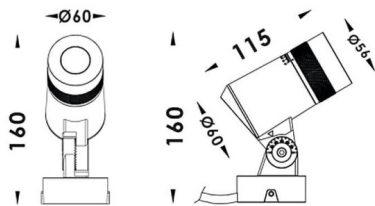

Zoom

Lavov spike spotlight from the family Zoom with a power of 6W and a 15o- 60o degrees beam angle. With a CCT of 2700 K. Made of die cast aluminium and finished in grey color. IP66 degree of protection.ON-OFF driver.

Scheme

Photometry

Item code	86.OSP5.1301.03
Product type	Outdoor
Category	Spike Spot Light
Family	Zoom
Pictograms	

Product	
Real power (W)	6
Real luminous flux (Lm)	528.84
Luminous efficiency (Lm/W)	88.14
Beam angle (°)	15o- 60o
IP	66
Electrical class insulation	Class I
Colour	grey
Control gear included	YES
Control gear	ON-OFF
Light source	LED
Type of LED	1x10W CREE 1304
Average life time (h)	50000h L70B10
Colour temperature (K)	3000
Colour consistency (SDCM)	SDCM3
CRI	80
IK	IK08