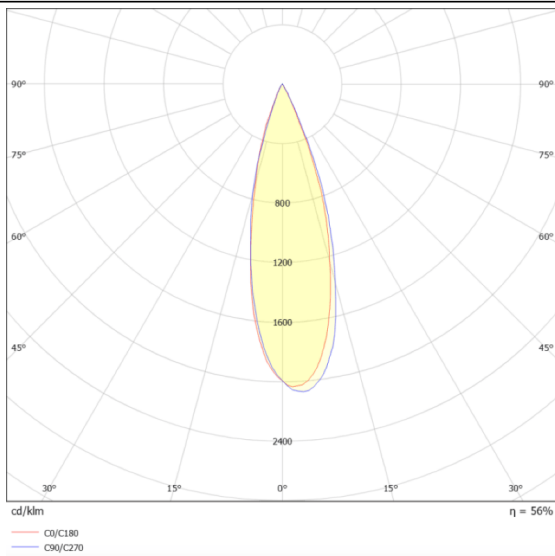

Zoom

Lavov spike spotlight from the family Zoom with a power of 6W and a 15o- 60o degrees beam angle. With a CCT of 2700 K. Made of die cast aluminium and finished in grey color. IP66 degree of protection.ON-OFF driver.

Scheme

Photometry

Item code	86.OSP5.1301.03
Product type	Outdoor
Category	Spike Spot Light
Family	Zoom
Pictograms	

Product	
Real power (W)	6
Real luminous flux (Lm)	528.84
Luminous efficiency (Lm/W)	88.14
Beam angle (°)	15o- 60o
IP	66
Electrical class insulation	Class I
Colour	grey
Control gear included	YES
Control gear	ON-OFF
Light source	LED
Type of LED	1x10W CREE 1304
Average life time (h)	50000h L70B10
Colour temperature (K)	3000
Colour consistency (SDCM)	SDCM3
CRI	80
IK	IK08