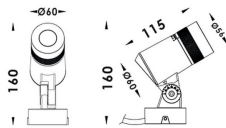

Zoom

Lavov spike spotlight from the family Zoom with a power of 6W and a 15o- 60o degrees beam angle. With a CCT of 2700 K. Made of die cast aluminium and finished in grey color. IP66 degree of protection.ON-OFF driver.

Item code	86.OSP5.1301.03
Product type	Outdoor
Category	Spike Spot Light
Family	Zoom

Pictograms

Product

Real power (W)	6
Real luminous flux (Lm)	528.84
Luminous efficiency (Lm/W)	88.14
Beam angle (°)	15o- 60o
IP	66
Electrical class insulation	Class I
Colour	grey
Control gear included	YES
Control gear	ON-OFF
Light source	LED
Type of LED	1x10W CREE 1304
Average life time (h)	50000h L70B10
Colour temperature (K)	3000
Colour consistency (SDCM)	SDCM<3
CRI	80
IK	IK08

Scheme

Photometry