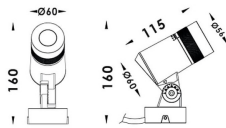

Item code 86.OSP5.1301.03

Product type Outdoor

Category Spike Spot Light

Family Zoom

Pictograms

Product

Real power (W) 6

Real luminous flux (Lm) 528.84

Luminous efficiency (Lm/W) 88.14

Beam angle (°) 15o- 60o

IP 66

Electrical class insulation Class I

Colour grey

Chip Brand CREE

Control gear included YES

Control gear ON-OFF

Photometry