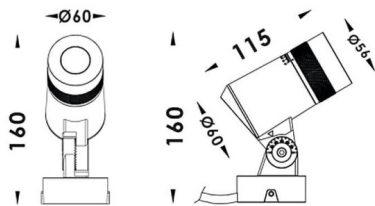

Zoom

Lavov spike spotlight from the family Zoom with a power of 6W and a 15°- 60° degrees beam angle. With a CCT of 2700 K. Made of die cast aluminium and finished in grey color. IP66 degree of protection.ON-OFF driver.

Scheme

Photometry

Item code	86.OSP5.1301.03
Product type	Outdoor
Category	Spike Spot Light
Family	Zoom
Subfamily	Zoom
Pictograms	

Product	
Real power (W)	6
Real luminous flux (Lm)	528.84
Luminous efficiency (Lm/W)	88.14
Beam angle (°)	15°- 60°
IP	66
Electrical class insulation	Class I
Colour	grey
Control gear included	YES
Control gear	ON-OFF
Light source	LED
Type of LED	1x10W CREE 1304
Average life time (h)	50000h L70B10
Colour temperature (K)	3000
Colour consistency (SDCM)	SDCM3
CRI	80
IK	IK05