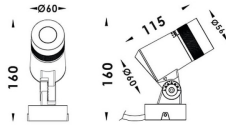

Zoom

Lavov spike spotlight from the family Zoom with a power of 6W and a 15o- 60o degrees beam angle. With a CCT of 2700 K. Made of die cast aluminium and finished in grey color. IP66 degree of protection.ON-OFF driver.

Item code	86.OSP5.1301.03
Product type	Outdoor
Category	Spike Spot Light
Family	Zoom
Subfamily	Zoom
Pictograms	

Scheme

Photometry

Product	
Real power (W)	6
Real luminous flux (Lm)	528.84
Luminous efficiency (Lm/W)	88.14
Beam angle (°)	15o- 60o
IP	66
Electrical class insulation	Class I
Colour	grey
Control gear included	YES
Control gear	ON-OFF
Light source	LED
Type of LED	1x10W CREE 1304
Average life time (h)	50000h L70B10
Colour temperature (K)	3000
Colour consistency (SDCM)	SDCM<3
CRI	80
IK	IK08