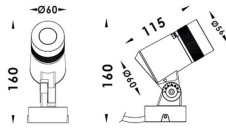

Zoom

Lavov spike spotlight from the family Zoom with a power of 6W and a 15o- 60o degrees beam angle. With a CCT of 2700 K. Made of die cast aluminium and finished in grey color. IP66 degree of protection.ON-OFF driver.

Item code	86.OSP5.1301.03
Product type	Outdoor
Category	Spike Spot Light
Family	Zoom
Subfamily	Zoom
Pictograms	

Scheme

Photometry

Product	
Real power (W)	6
Real luminous flux (Lm)	528.84
Luminous efficiency (Lm/W)	88.14
Beam angle (°)	15o- 60o
IP	66
Electrical class insulation	Class I
Colour	grey
Control gear included	YES
Control gear	ON-OFF
Light source	LED
Type of LED	1x10W CREE 1304
Average life time (h)	50000h L70B10
Colour temperature (K)	3000
Colour consistency (SDCM)	SDCM<3
CRI	80
IK	IK08