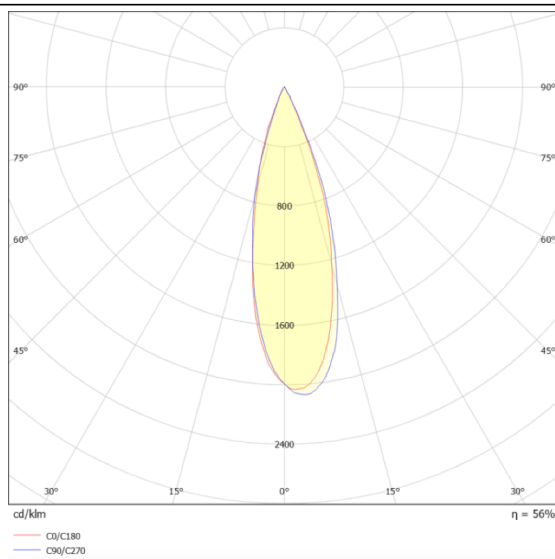

Zoom

Lavov spike spotlight from the family Zoom with a power of 6W and a 15o- 60o degrees beam angle. With a CCT of 2700 K. Made of die cast aluminium and finished in grey color. IP66 degree of protection.ON-OFF driver.

Scheme

Photometry

| | |
|--------------|------------------|
| Item code | 86.OSP5.1301.03 |
| Product type | Outdoor |
| Category | Spike Spot Light |
| Family | Zoom |
| Subfamily | Zoom |

Pictograms

Product

| | |
|-----------------------------|-----------------|
| Real power (W) | 6 |
| Real luminous flux (Lm) | 528.84 |
| Luminous efficiency (Lm/W) | 88.14 |
| Beam angle (°) | 15o- 60o |
| IP | 66 |
| Electrical class insulation | Class I |
| Colour | grey |
| Control gear included | YES |
| Control gear | ON-OFF |
| Light source | LED |
| Type of LED | 1x10W CREE 1304 |
| Average life time (h) | 50000h L70B10 |
| Colour temperature (K) | 3000 |
| Colour consistency (SDCM) | SDCM3 |
| CRI | 80 |
| IK | IK08 |