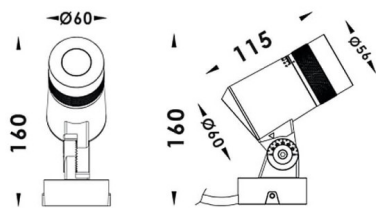

Zoom

Lavov spike spotlight from the family Zoom with a power of 6W and a 15o- 60o degrees beam angle. With a CCT of 2700 K. Made of die cast aluminium and finished in grey color. IP66 degree of protection.ON-OFF driver.

Scheme

Photometry

| | |
|--------------|------------------|
| Item code | 86.OSP5.1301.03 |
| Product type | Outdoor |
| Category | Spike Spot Light |
| Family | Zoom |
| Subfamily | Zoom |

Pictograms

Product

| | |
|-----------------------------|-----------------|
| Real power (W) | 6 |
| Real luminous flux (Lm) | 528.84 |
| Luminous efficiency (Lm/W) | 88.14 |
| Beam angle (°) | 15o- 60o |
| IP | 66 |
| Electrical class insulation | Class I |
| Colour | grey |
| Control gear included | YES |
| Control gear | ON-OFF |
| Light source | LED |
| Type of LED | 1x10W CREE 1304 |
| Average life time (h) | 50000h L70B10 |
| Colour temperature (K) | 3000 |
| Colour consistency (SDCM) | SDCM3 |
| CRI | 80 |
| IK | IK08 |