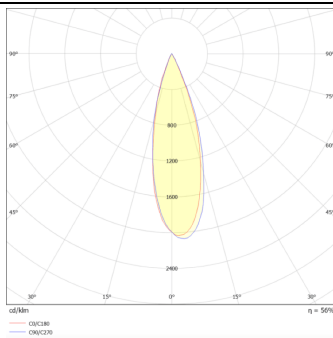

Zoom

Lavov spike spotlight from the family Zoom with a power of 6W and a 15o- 60o degrees beam angle. With a CCT of 2700 K. Made of die cast aluminium and finished in grey color. IP66 degree of protection.ON-OFF driver.

Item code	86.OSP5.1301.03
Product type	Outdoor
Category	Spike Spot Light
Family	Zoom
Subfamily	Zoom
Pictograms	

Scheme

Photometry

Product	
Real power (W)	6
Real luminous flux (Lm)	528.84
Luminous efficiency (Lm/W)	88.14
Beam angle (°)	15o- 60o
IP	66
Electrical class insulation	Class I
Colour	grey
Control gear included	YES
Control gear	ON-OFF
Light source	LED
Type of LED	1x10W CREE 1304
Average life time (h)	50000h L70B10
Colour temperature (K)	3000
Colour consistency (SDCM)	SDCM<3
CRI	80
IK	IK08