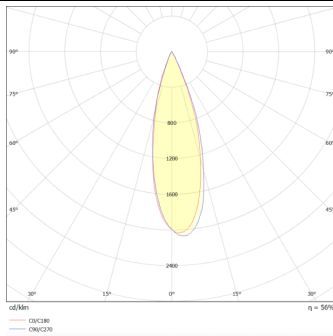

Zoom

Lavov spike spotlight from the family Zoom with a power of 6W and a 15o- 60o degrees beam angle. With a CCT of 2700 K. Made of die cast aluminium and finished in grey color. IP66 degree of protection.ON-OFF driver.

Item code	86.OSP5.1301.03
Product type	Outdoor
Category	Spike Spot Light
Family	Zoom
Subfamily	Zoom
Pictograms	

Scheme

Photometry

Product	
Real power (W)	6
Real luminous flux (Lm)	528.84
Luminous efficiency (Lm/W)	88.14
Beam angle (°)	15o- 60o
IP	66
Electrical class insulation	Class I
Colour	grey
Control gear included	YES
Control gear	ON-OFF
Light source	LED
Type of LED	1x10W CREE 1304
Average life time (h)	50000h L70B10
Colour temperature (K)	3000
Colour consistency (SDCM)	SDCM<3
CRI	80
IK	IK08