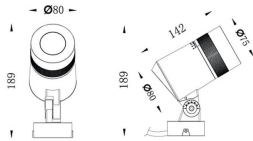

Scheme

Product

Real power (W)	10
Real luminous flux (Lm)	881.4
Luminous efficiency (Lm/W)	88.14
Beam angle (°)	15o- 60o
IP	66
Electrical class insulation	Class I
Colour	grey
Control gear included	YES
Control gear	ON-OFF
Light source	LED
Type of LED	1x15W CREE 1512
Average life time (h)	50000h L70B10
Colour temperature (K)	3000
Colour consistency (SDCM)	SDCM<3
CRI	80
IK	IK08