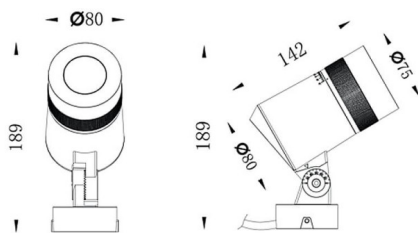

### Zoom

Lavov spike spotlight from the family Zoom with a power of 10W and a 15o- 60o degrees beam angle. With a CCT of 2700 K. Made of die cast aluminium and finished in grey color. IP66 degree of protection.ON-OFF driver.

### Photometry

Item code	86.OSP5.2301.03
Product type	Outdoor
Category	Spike Spot Light
Family	Zoom

### Product

Real power (W)	10
Real luminous flux (Lm)	881.4
Luminous efficiency (Lm/W)	88.14
Beam angle (°)	15o- 60o
IP	66
Electrical class insulation	Class I
Colour	grey
Control gear included	YES
Control gear	ON-OFF
Light source	LED
Type of LED	1x15W CREE 1512
Average life time (h)	50000h L70B10
Colour temperature (K)	3000
Colour consistency (SDCM)	SDCM3
CRI	80
IK	IK08