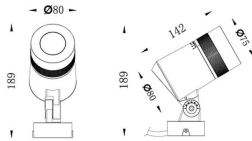

Zoom

Lavov spike spotlight from the family Zoom with a power of 10W and a 15o- 60o degrees beam angle. With a CCT of 2700 K. Made of die cast aluminium and finished in grey color. IP66 degree of protection.ON-OFF driver.

Item code	86.OSP5.2301.03
Product type	Outdoor
Category	Spike Spot Light
Family	Zoom

Pictograms

Scheme

Product

Real power (W)	10
Real luminous flux (Lm)	881.4
Luminous efficiency (Lm/W)	88.14
Beam angle (°)	15o- 60o
IP	66
Electrical class insulation	Class I
Colour	grey
Control gear included	YES
Control gear	ON-OFF
Light source	LED
Type of LED	1x15W CREE 1512
Average life time (h)	50000h L70B10
Colour temperature (K)	3000
Colour consistency (SDCM)	SDCM<3
CRI	80
IK	IK08