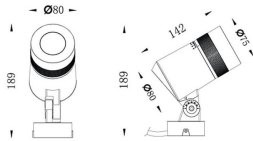

Zoom

Lavov spike spotlight from the family Zoom with a power of 10W and a 15o- 60o degrees beam angle. With a CCT of 2700 K. Made of die cast aluminium and finished in grey color. IP66 degree of protection.ON-OFF driver.

Pictograms

Scheme

Product

Real power (W)	10
-----------------------	-----------

Real luminous flux (Lm)	881.4
--------------------------------	--------------

Luminous efficiency (Lm/W)	88.14
-----------------------------------	--------------