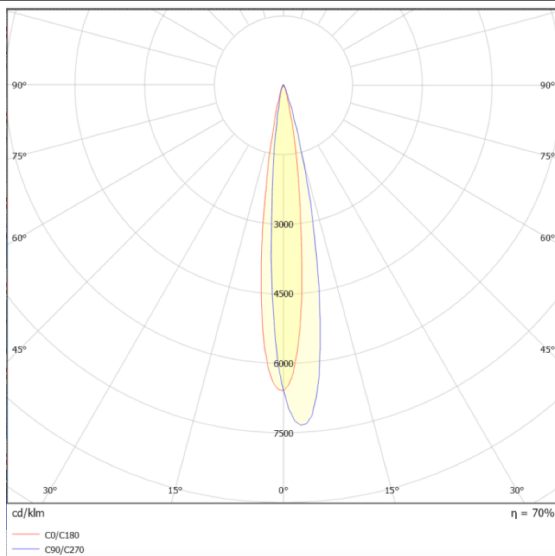

Photometry

Item code	86.OSP5.2301.03
Product type	Outdoor
Category	Spike Spot Light
Family	Zoom