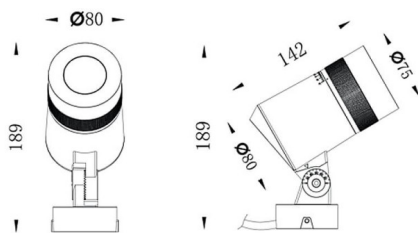

Zoom

Lavov spike spotlight from the family Zoom with a power of 10W and a 15°- 60° degrees beam angle. With a CCT of 2700 K. Made of die cast aluminium and finished in grey color. IP66 degree of protection.ON-OFF driver.

Scheme

Photometry

Item code	86.OSP5.2301.03
Product type	Outdoor
Category	Spike Spot Light
Family	Zoom
Subfamily	Zoom

Pictograms

Product	
Real power (W)	10
Real luminous flux (Lm)	881.4
Luminous efficiency (Lm/W)	88.14
Beam angle (°)	15°- 60°
IP	66
Electrical class insulation	Class I
Colour	grey
Control gear included	YES
Control gear	ON-OFF
Light source	LED
Type of LED	1x15W CREE 1512
Average life time (h)	50000h L70B10
Colour temperature (K)	3000
Colour consistency (SDCM)	SDCM3
CRI	80
IK	IK05