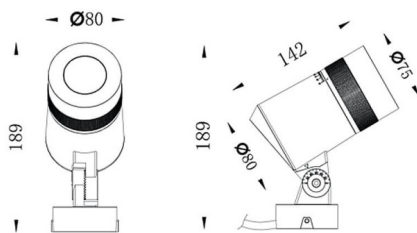

Zoom

Lavov spike spotlight from the family Zoom with a power of 10W and a 15o- 60o degrees beam angle. With a CCT of 2700 K. Made of die cast aluminium and finished in grey color. IP66 degree of protection.ON-OFF driver.

Scheme

Photometry

Item code	86.OSP5.2301.03
Product type	Outdoor
Category	Spike Spot Light
Family	Zoom
Subfamily	Zoom

Pictograms

Product	
Real power (W)	10
Real luminous flux (Lm)	881.4
Luminous efficiency (Lm/W)	88.14
Beam angle (°)	15o- 60o
IP	66
Electrical class insulation	Class I
Colour	grey
Control gear included	YES
Control gear	ON-OFF
Light source	LED
Type of LED	1x15W CREE 1512
Average life time (h)	50000h L70B10
Colour temperature (K)	3000
Colour consistency (SDCM)	SDCM3
CRI	80
IK	IK08