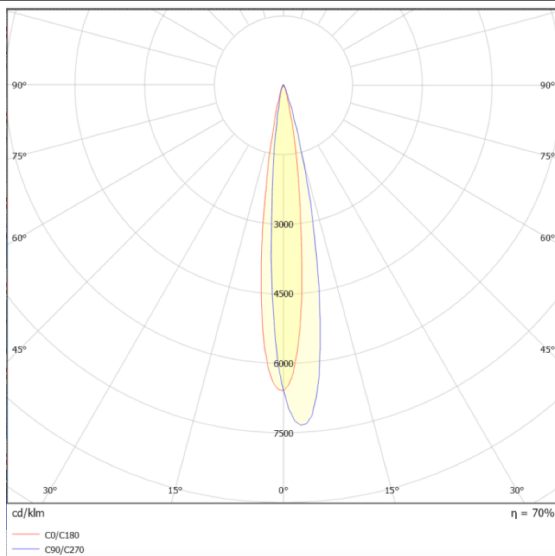

Zoom

Lavov spike spotlight from the family Zoom with a power of 10W and a 15o- 60o degrees beam angle. With a CCT of 2700 K. Made of die cast aluminium and finished in grey color. IP66 degree of protection.ON-OFF driver.

Scheme

Photometry

Item code	86.OSP5.2301.03
Product type	Outdoor
Category	Spike Spot Light
Family	Zoom
Subfamily	Zoom

Pictograms

Product	
Real power (W)	10
Real luminous flux (Lm)	881.4
Luminous efficiency (Lm/W)	88.14
Beam angle (°)	15o- 60o
IP	66
Electrical class insulation	Class I
Colour	grey
Control gear included	YES
Control gear	ON-OFF
Light source	LED
Type of LED	1x15W CREE 1512
Average life time (h)	50000h L70B10
Colour temperature (K)	3000
Colour consistency (SDCM)	SDCM3
CRI	80
IK	IK08