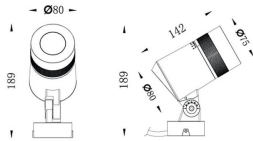

Zoom

Lavov spike spotlight from the family Zoom with a power of 10W and a 15o- 60o degrees beam angle. With a CCT of 2700 K. Made of die cast aluminium and finished in grey color. IP66 degree of protection.ON-OFF driver.

| | |
|---------------------|---|
| Item code | 86.OSP5.2301.03 |
| Product type | Outdoor |
| Category | Spike Spot Light |
| Family | Zoom |
| Subfamily | Zoom |
| Pictograms |  |

Scheme

| | |
|------------------------------------|------------------------|
| Product | |
| Real power (W) | 10 |
| Real luminous flux (Lm) | 881.4 |
| Luminous efficiency (Lm/W) | 88.14 |
| Beam angle (°) | 15o- 60o |
| IP | 66 |
| Electrical class insulation | Class I |
| Colour | grey |
| Control gear included | YES |
| Control gear | ON-OFF |
| Light source | LED |
| Type of LED | 1x15W CREE 1512 |
| Average life time (h) | 50000h L70B10 |
| Colour temperature (K) | 3000 |
| Colour consistency (SDCM) | SDCM<3 |
| CRI | 80 |
| IK | IK08 |