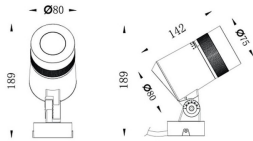

Zoom

Lavov spike spotlight from the family Zoom with a power of 10W and a 15o- 60o degrees beam angle. With a CCT of 2700 K. Made of die cast aluminium and finished in grey color. IP66 degree of protection.ON-OFF driver.

Item code	86.OSP5.2301.03
Product type	Outdoor
Category	Spike Spot Light
Family	Zoom
Subfamily	Zoom

Pictograms	

Scheme

Product	
Real power (W)	10
Real luminous flux (Lm)	881.4
Luminous efficiency (Lm/W)	88.14
Beam angle (°)	15o- 60o
IP	66
Electrical class insulation	Class I
Colour	grey
Control gear included	YES
Control gear	ON-OFF
Light source	LED
Type of LED	1x15W CREE 1512
Average life time (h)	50000h L70B10
Colour temperature (K)	3000
Colour consistency (SDCM)	SDCM<3
CRI	80
IK	IK08