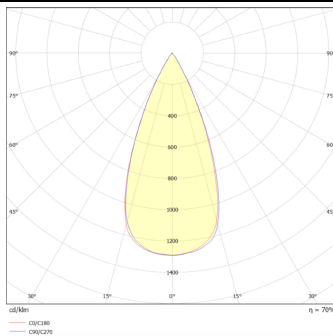

Zoom

Lavov spike spotlight from the family Zoom with a power of 18W and a 15o- 60o degrees beam angle. With a CCT of 2700 K. Made of die cast aluminium and finished in grey color. IP66 degree of protection.ON-OFF driver.

Item code 86.OSP5.3301.03

Product type Outdoor

Category Spike Spot Light

Family Zoom

Pictograms

Scheme

Photometry

Product

Real power (W) 18

Real luminous flux (Lm) 1586.52

Luminous efficiency (Lm/W) 88.14

Beam angle (°) 15o- 60o

IP 66

Electrical class insulation Class I

Colour grey

Chip Brand CREE