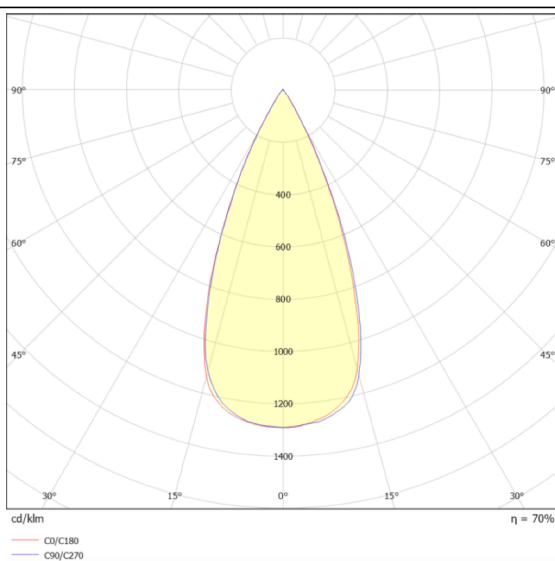

Zoom

Lavov spike spotlight from the family Zoom with a power of 18W and a 15°- 60° degrees beam angle. With a CCT of 2700 K. Made of die cast aluminium and finished in grey color. IP66 degree of protection.ON-OFF driver.

Scheme

Photometry

Item code	86.OSP5.3301.03
Product type	Outdoor
Category	Spike Spot Light
Family	Zoom
Subfamily	Zoom
Pictograms	
Product	
Real power (W)	18
Real luminous flux (Lm)	1586.52
Luminous efficiency (Lm/W)	88.14
Beam angle (°)	15°- 60°
IP	66
Electrical class insulation	Class I
Colour	grey
Control gear included	YES
Control gear	ON-OFF
Light source	LED
Type of LED	1x18W CREE 1820
Average life time (h)	50000h L70B10
Colour temperature (K)	3000
Colour consistency (SDCM)	SDCM3
CRI	80
IK	IK05