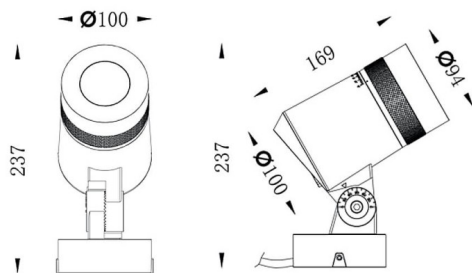

Zoom

Lavov spike spotlight from the family Zoom with a power of 18W and a 15o- 60o degrees beam angle. With a CCT of 2700 K. Made of die cast aluminium and finished in grey color. IP66 degree of protection.ON-OFF driver.

Scheme

Photometry

Item code	86.OSP5.3301.03
Product type	Outdoor
Category	Spike Spot Light
Family	Zoom

Pictograms

Product	
Real power (W)	18
Real luminous flux (Lm)	1586.52
Luminous efficiency (Lm/W)	88.14
Beam angle (°)	15o- 60o
IP	66
Electrical class insulation	Class I
Colour	grey
Control gear included	YES
Control gear	ON-OFF
Light source	LED
Type of LED	1x18W CREE 1820
Average life time (h)	50000h L70B10
Colour temperature (K)	3000
Colour consistency (SDCM)	SDCM3
CRI	80
IK	IK08