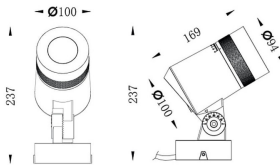

Zoom

Lavov spike spotlight from the family Zoom with a power of 18W and a 15o- 60o degrees beam angle. With a CCT of 2700 K. Made of die cast aluminium and finished in grey color. IP66 degree of protection.ON-OFF driver.

Item code 86.OSP5.3301.03

Product type Outdoor

Category Spike Spot Light

Family Zoom

Pictograms

Scheme

Photometry

Product

Real power (W) 18

Real luminous flux (Lm) 1586.52

Luminous efficiency (Lm/W) 88.14

Beam angle (°) 15o- 60o

IP 66

Electrical class insulation Class I

Colour grey

Chip Brand CREE