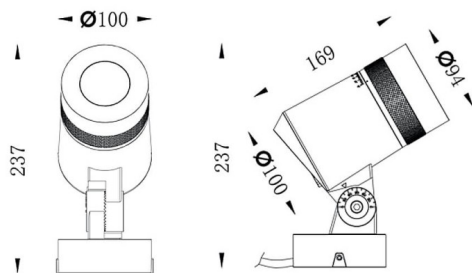

Zoom

Lavov spike spotlight from the family Zoom with a power of 18W and a 15°- 60° degrees beam angle. With a CCT of 2700 K. Made of die cast aluminium and finished in grey color. IP66 degree of protection.ON-OFF driver.

Scheme

Photometry

Item code	86.OSP5.3301.03
Product type	Outdoor
Category	Spike Spot Light
Family	Zoom
Subfamily	Zoom
Pictograms	
Product	
Real power (W)	18
Real luminous flux (Lm)	1586.52
Luminous efficiency (Lm/W)	88.14
Beam angle (°)	15°- 60°
IP	66
Electrical class insulation	Class I
Colour	grey
Control gear included	YES
Control gear	ON-OFF
Light source	LED
Type of LED	1x18W CREE 1820
Average life time (h)	50000h L70B10
Colour temperature (K)	3000
Colour consistency (SDCM)	SDCM3
CRI	80
IK	IK05