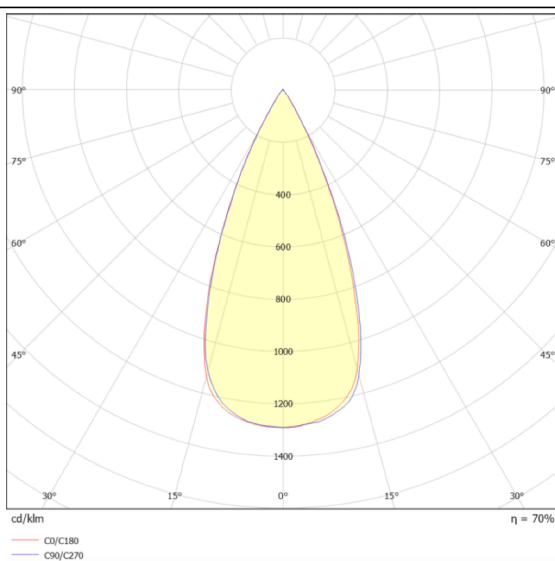

Zoom

Lavov spike spotlight from the family Zoom with a power of 18W and a 15o- 60o degrees beam angle. With a CCT of 2700 K. Made of die cast aluminium and finished in grey color. IP66 degree of protection.ON-OFF driver.

Scheme

Photometry

Item code	86.OSP5.3301.03
Product type	Outdoor
Category	Spike Spot Light
Family	Zoom

Pictograms

Product	
Real power (W)	18
Real luminous flux (Lm)	1586.52
Luminous efficiency (Lm/W)	88.14
Beam angle (°)	15o- 60o
IP	66
Electrical class insulation	Class I
Colour	grey
Control gear included	YES
Control gear	ON-OFF
Light source	LED
Type of LED	1x18W CREE 1820
Average life time (h)	50000h L70B10
Colour temperature (K)	3000
Colour consistency (SDCM)	SDCM3
CRI	80
IK	IK08