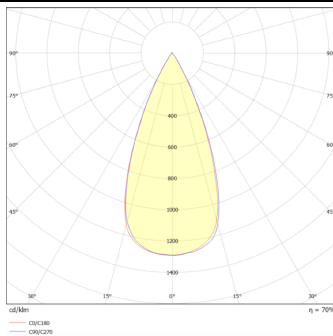

Zoom

Lavov spike spotlight from the family Zoom with a power of 18W and a 15o- 60o degrees beam angle. With a CCT of 2700 K. Made of die cast aluminium and finished in grey color. IP66 degree of protection.ON-OFF driver.

Item code	86.OSP5.3301.03
Product type	Outdoor
Category	Spike Spot Light
Family	Zoom
Subfamily	Zoom
Pictograms	

Scheme

Photometry

Product	
Real power (W)	18
Real luminous flux (Lm)	1586.52
Luminous efficiency (Lm/W)	88.14
Beam angle (°)	15o- 60o
IP	66
Electrical class insulation	Class I
Colour	grey
Control gear included	YES
Control gear	ON-OFF
Light source	LED
Type of LED	1x18W CREE 1820
Average life time (h)	50000h L70B10
Colour temperature (K)	3000
Colour consistency (SDCM)	SDCM<3
CRI	80
IK	IK08