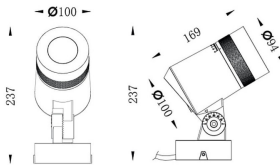

Zoom

Lavov spike spotlight from the family Zoom with a power of 18W and a 15o- 60o degrees beam angle. With a CCT of 2700 K. Made of die cast aluminium and finished in grey color. IP66 degree of protection.ON-OFF driver.

Item code	86.OSP5.3301.03
Product type	Outdoor
Category	Spike Spot Light
Family	Zoom
Subfamily	Zoom
Pictograms	

Scheme

Photometry

Product	
Real power (W)	18
Real luminous flux (Lm)	1586.52
Luminous efficiency (Lm/W)	88.14
Beam angle (°)	15o- 60o
IP	66
Electrical class insulation	Class I
Colour	grey
Control gear included	YES
Control gear	ON-OFF
Light source	LED
Type of LED	1x18W CREE 1820
Average life time (h)	50000h L70B10
Colour temperature (K)	3000
Colour consistency (SDCM)	SDCM<3
CRI	80
IK	IK08