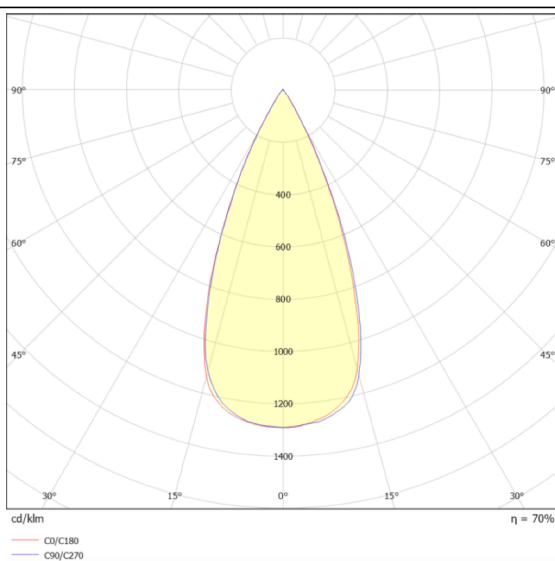

Zoom

Lavov spike spotlight from the family Zoom with a power of 18W and a 15o- 60o degrees beam angle. With a CCT of 2700 K. Made of die cast aluminium and finished in grey color. IP66 degree of protection.ON-OFF driver.

Scheme

Photometry

Item code	86.OSP5.3301.03
Product type	Outdoor
Category	Spike Spot Light
Family	Zoom
Subfamily	Zoom
Pictograms	

Product	
Real power (W)	18
Real luminous flux (Lm)	1586.52
Luminous efficiency (Lm/W)	88.14
Beam angle (°)	15o- 60o
IP	66
Electrical class insulation	Class I
Colour	grey
Control gear included	YES
Control gear	ON-OFF
Light source	LED
Type of LED	1x18W CREE 1820
Average life time (h)	50000h L70B10
Colour temperature (K)	3000
Colour consistency (SDCM)	SDCM3
CRI	80
IK	IK08