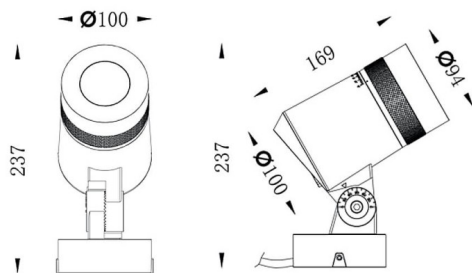

Zoom

Lavov spike spotlight from the family Zoom with a power of 18W and a 15o- 60o degrees beam angle. With a CCT of 2700 K. Made of die cast aluminium and finished in grey color. IP66 degree of protection.ON-OFF driver.

Scheme

Photometry

Item code	86.OSP5.3301.03
Product type	Outdoor
Category	Spike Spot Light
Family	Zoom
Subfamily	Zoom
Pictograms	

Product	
Real power (W)	18
Real luminous flux (Lm)	1586.52
Luminous efficiency (Lm/W)	88.14
Beam angle (°)	15o- 60o
IP	66
Electrical class insulation	Class I
Colour	grey
Control gear included	YES
Control gear	ON-OFF
Light source	LED
Type of LED	1x18W CREE 1820
Average life time (h)	50000h L70B10
Colour temperature (K)	3000
Colour consistency (SDCM)	SDCM3
CRI	80
IK	IK08