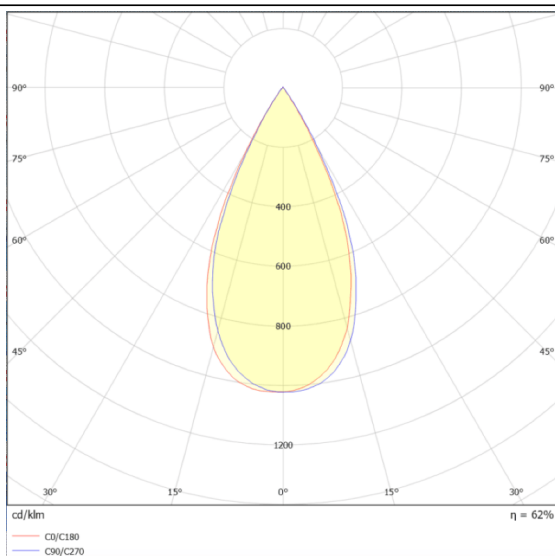

Zoom

Lavov spike spotlight from the family Zoom with a power of 40W and a 15o- 60o degrees beam angle. With a CCT of 2700 K. Made of die cast aluminium and finished in grey color. IP66 degree of protection.ON-OFF driver.

Scheme

Photometry

Item code	86.OSP5.4301.03
Product type	Outdoor
Category	Spike Spot Light
Family	Zoom
Pictograms	

Product	
Real power (W)	40
Real luminous flux (Lm)	3525.6
Luminous efficiency (Lm/W)	88.14
Beam angle (°)	15o- 60o
IP	66
Electrical class insulation	Class I
Colour	grey
Control gear included	YES
Control gear	ON-OFF
Light source	LED
Type of LED	1x40W CREE 1830
Average life time (h)	50000h L70B10
Colour temperature (K)	3000
Colour consistency (SDCM)	SDCM3
CRI	80
IK	IK08