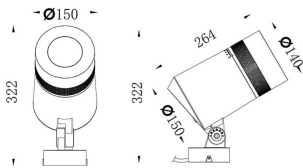

Zoom

Lavov spike spotlight from the family Zoom with a power of 40W and a 15o- 60o degrees beam angle. With a CCT of 2700 K. Made of die cast aluminium and finished in grey color. IP66 degree of protection.ON-OFF driver.

Item code 86.OSP5.4301.03

Product type Outdoor

Category Spike Spot Light

Family Zoom

Pictograms

Scheme

Photometry

Product

Real power (W) 40

Real luminous flux (Lm) 3525.6

Luminous efficiency (Lm/W) 88.14

Beam angle (°) 15o- 60o

IP 66

Electrical class insulation Class I

Colour grey

Control gear included YES

Control gear ON-OFF

Light source LED

Type of LED 1x40W CREE 1830

Average life time (h) 50000h L70B10

Colour temperature (K) 3000

Colour consistency (SDCM) SDCM<3

CRI 80

IK IK08