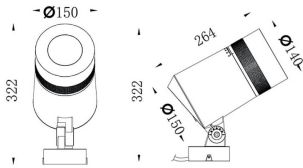

Zoom

Lavov spike spotlight from the family Zoom with a power of 40W and a 15o- 60o degrees beam angle. With a CCT of 2700 K. Made of die cast aluminium and finished in grey color. IP66 degree of protection.ON-OFF driver.

Item code	86.OSP5.4301.03

Product type	Outdoor

Category	Spike Spot Light

Family	Zoom

Pictograms

Product

Real power (W)	40

Real luminous flux (Lm)	3525.6

Luminous efficiency (Lm/W)	88.14

Beam angle (°)	15o- 60o

IP	66

Electrical class insulation	Class I

Colour	grey

Control gear included	YES

Control gear	ON-OFF

Light source	LED

Type of LED	1x40W CREE 1830

Average life time (h)	50000h L70B10

Colour temperature (K)	3000

Colour consistency (SDCM)	SDCM<3

CRI	80

IK	IK08

Scheme

Photometry