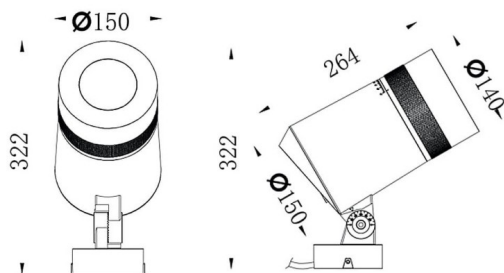

Zoom

Lavov spike spotlight from the family Zoom with a power of 40W and a 15°- 60° degrees beam angle. With a CCT of 2700 K. Made of die cast aluminium and finished in grey color. IP66 degree of protection.ON-OFF driver.

Scheme

Photometry

Item code	86.OSP5.4301.03
Product type	Outdoor
Category	Spike Spot Light
Family	Zoom
Subfamily	Zoom
Pictograms	
Product	
Real power (W)	40
Real luminous flux (Lm)	3525.6
Luminous efficiency (Lm/W)	88.14
Beam angle (°)	15°- 60°
IP	66
Electrical class insulation	Class I
Colour	grey
Control gear included	YES
Control gear	ON-OFF
Light source	LED
Type of LED	1x40W CREE 1830
Average life time (h)	50000h L70B10
Colour temperature (K)	3000
Colour consistency (SDCM)	SDCM3
CRI	80
IK	IK05