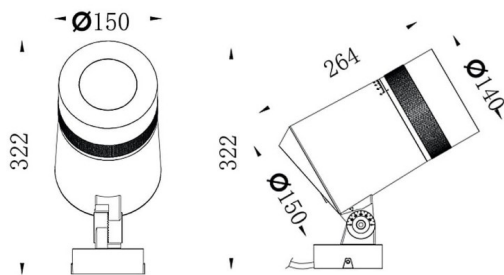

Zoom

Lavov spike spotlight from the family Zoom with a power of 40W and a 15o- 60o degrees beam angle. With a CCT of 2700 K. Made of die cast aluminium and finished in grey color. IP66 degree of protection.ON-OFF driver.

Scheme

Photometry

Item code	86.OSP5.4301.03
Product type	Outdoor
Category	Spike Spot Light
Family	Zoom
Pictograms	

Product	
Real power (W)	40
Real luminous flux (Lm)	3525.6
Luminous efficiency (Lm/W)	88.14
Beam angle (°)	15o- 60o
IP	66
Electrical class insulation	Class I
Colour	grey
Control gear included	YES
Control gear	ON-OFF
Light source	LED
Type of LED	1x40W CREE 1830
Average life time (h)	50000h L70B10
Colour temperature (K)	3000
Colour consistency (SDCM)	SDCM3
CRI	80
IK	IK08