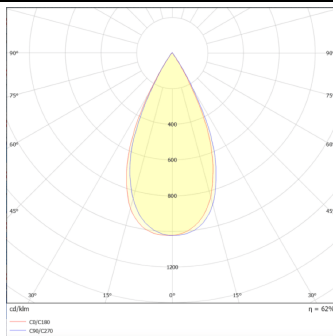

Zoom

Lavov spike spotlight from the family Zoom with a power of 40W and a 15o- 60o degrees beam angle. With a CCT of 2700 K. Made of die cast aluminium and finished in grey color. IP66 degree of protection.ON-OFF driver.

Item code 86.OSP5.4301.03

Product type Outdoor

Category Spike Spot Light

Family Zoom

Pictograms

Scheme

Photometry

Product

Real power (W) 40

Real luminous flux (Lm) 3525.6

Luminous efficiency (Lm/W) 88.14

Beam angle (°) 15o- 60o

IP 66

Electrical class insulation Class I

Colour grey

Control gear included YES