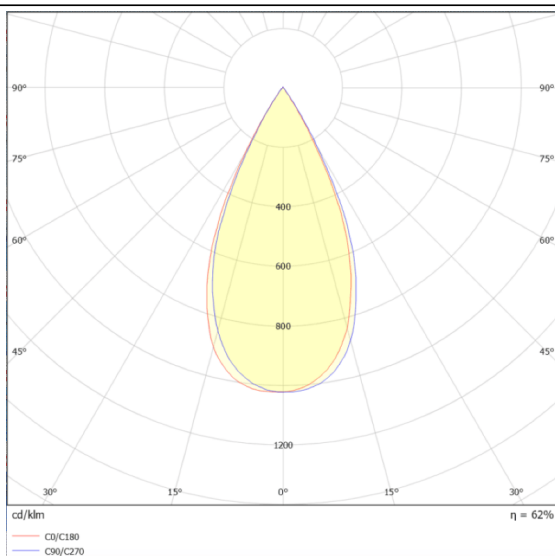

Zoom

Lavov spike spotlight from the family Zoom with a power of 40W and a 15°- 60° degrees beam angle. With a CCT of 2700 K. Made of die cast aluminium and finished in grey color. IP66 degree of protection.ON-OFF driver.

Scheme

Photometry

Item code	86.OSP5.4301.03
Product type	Outdoor
Category	Spike Spot Light
Family	Zoom
Subfamily	Zoom
Pictograms	
Product	
Real power (W)	40
Real luminous flux (Lm)	3525.6
Luminous efficiency (Lm/W)	88.14
Beam angle (°)	15°- 60°
IP	66
Electrical class insulation	Class I
Colour	grey
Control gear included	YES
Control gear	ON-OFF
Light source	LED
Type of LED	1x40W CREE 1830
Average life time (h)	50000h L70B10
Colour temperature (K)	3000
Colour consistency (SDCM)	SDCM3
CRI	80
IK	IK05