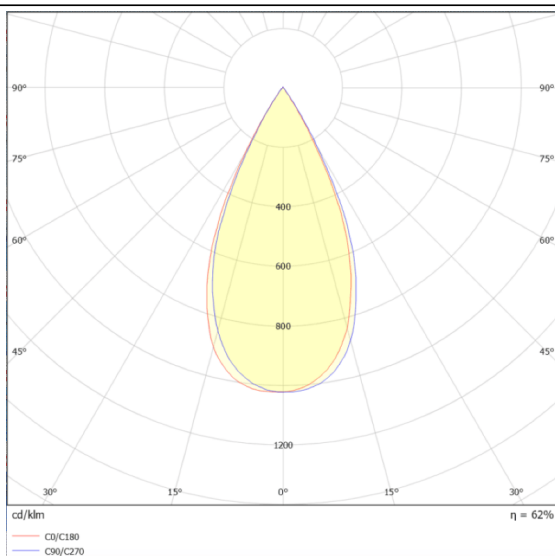

Zoom

Lavov spike spotlight from the family Zoom with a power of 40W and a 15o- 60o degrees beam angle. With a CCT of 2700 K. Made of die cast aluminium and finished in grey color. IP66 degree of protection.ON-OFF driver.

Scheme

Photometry

Item code	86.OSP5.4301.03
Product type	Outdoor
Category	Spike Spot Light
Family	Zoom
Subfamily	Zoom
Pictograms	

Product	
Real power (W)	40
Real luminous flux (Lm)	3525.6
Luminous efficiency (Lm/W)	88.14
Beam angle (°)	15o- 60o
IP	66
Electrical class insulation	Class I
Colour	grey
Control gear included	YES
Control gear	ON-OFF
Light source	LED
Type of LED	1x40W CREE 1830
Average life time (h)	50000h L70B10
Colour temperature (K)	3000
Colour consistency (SDCM)	SDCM3
CRI	80
IK	IK08