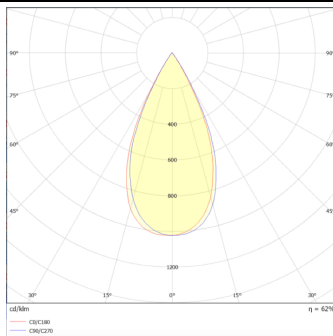

### Zoom

Lavov spike spotlight from the family Zoom with a power of 40W and a 15o- 60o degrees beam angle. With a CCT of 2700 K. Made of die cast aluminium and finished in grey color. IP66 degree of protection.ON-OFF driver.

### Product

<b>Real power (W)</b>	<b>40</b>
<b>Real luminous flux (Lm)</b>	<b>3525.6</b>
<b>Luminous efficiency (Lm/W)</b>	<b>88.14</b>
<b>Beam angle (°)</b>	<b>15o- 60o</b>
<b>IP</b>	<b>66</b>
<b>Electrical class insulation</b>	<b>Class I</b>
<b>Colour</b>	<b>grey</b>
<b>Control gear included</b>	<b>YES</b>
<b>Control gear</b>	<b>ON-OFF</b>
<b>Light source</b>	<b>LED</b>
<b>Type of LED</b>	<b>1x40W CREE 1830</b>
<b>Average life time (h)</b>	<b>50000h L70B10</b>
<b>Colour temperature (K)</b>	<b>3000</b>
<b>Colour consistency (SDCM)</b>	<b>SDCM&lt;3</b>
<b>CRI</b>	<b>80</b>
<b>IK</b>	<b>IK08</b>