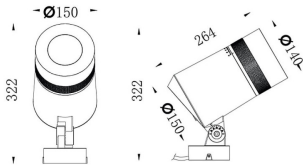

Zoom

Lavov spike spotlight from the family Zoom with a power of 40W and a 15o- 60o degrees beam angle. With a CCT of 2700 K. Made of die cast aluminium and finished in grey color. IP66 degree of protection.ON-OFF driver.

Item code	86.OSP5.4301.03
Product type	Outdoor
Category	Spike Spot Light
Family	Zoom
Subfamily	Zoom
Pictograms	

Scheme

Photometry

Product

Real power (W)	40
Real luminous flux (Lm)	3525.6
Luminous efficiency (Lm/W)	88.14
Beam angle (°)	15o- 60o
IP	66
Electrical class insulation	Class I
Colour	grey
Control gear included	YES
Control gear	ON-OFF
Light source	LED
Type of LED	1x40W CREE 1830
Average life time (h)	50000h L70B10
Colour temperature (K)	3000
Colour consistency (SDCM)	SDCM<3
CRI	80
IK	IK08