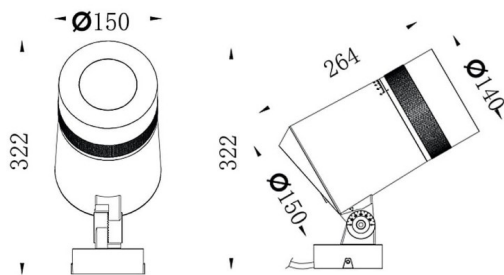

Zoom

Lavov spike spotlight from the family Zoom with a power of 40W and a 15o- 60o degrees beam angle. With a CCT of 2700 K. Made of die cast aluminium and finished in grey color. IP66 degree of protection.ON-OFF driver.

Scheme

Photometry

Item code	86.OSP5.4301.03
Product type	Outdoor
Category	Spike Spot Light
Family	Zoom
Subfamily	Zoom
Pictograms	

Product	
Real power (W)	40
Real luminous flux (Lm)	3525.6
Luminous efficiency (Lm/W)	88.14
Beam angle (°)	15o- 60o
IP	66
Electrical class insulation	Class I
Colour	grey
Control gear included	YES
Control gear	ON-OFF
Light source	LED
Type of LED	1x40W CREE 1830
Average life time (h)	50000h L70B10
Colour temperature (K)	3000
Colour consistency (SDCM)	SDCM3
CRI	80
IK	IK08