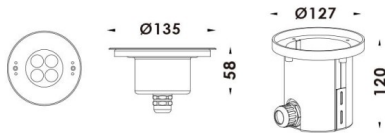

Pool

Lavov underwater fixture from the family Pool with a power of 12W. DC24V And a beam angle of 20°.Degree of protection IP68. Made in Stainless steel 316L body, tempered front glass, black ABS mounting sleeve.Not include driver.

Scheme

Item code	86.OU01.1011.07
Product type	Outdoor
Category	Underwater Luminaires
Family	Pool
Pictograms	

Product	
Real power (W)	12
Real luminous flux (Lm)	360
Beam angle (°)	20°
IP	68
Colour	Stainless steel
Chip Brand	OSRAM
Control gear included	no
Control gear	DRIVER EXCL
Light source	LED
Type of LED	4x3W EPISTAR
Average life time (h)	50000h L80B10
Colour temperature (K)	RGB 3 in 1
CRI	>80
IK	IK08