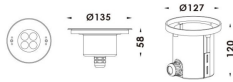

### Pool

Lavov underwater fixture from the family Pool with a power of 12W. And a beam angle of 20°. Degree of protection IP68. Made in Stainless steel 316L body, tempered front glass, black ABS mounting sleeve. Not include driver.

### Product

<b>Real power (W)</b>	<b>12</b>
<b>Real luminous flux (Lm)</b>	<b>360</b>
<b>Beam angle (°)</b>	<b>20°</b>
<b>IP</b>	<b>68</b>
<b>Colour</b>	<b>Stainless steel</b>
<b>Chip Brand</b>	<b>OSRAM</b>
<b>Control gear included</b>	<b>no</b>
<b>Light source</b>	<b>LED</b>
<b>Type of LED</b>	<b>4x3W EPISTAR</b>
<b>Average life time (h)</b>	<b>50000h L80B10</b>
<b>Colour temperature (K)</b>	<b>RGB 3 in 1</b>
<b>CRI</b>	<b>&gt;80</b>
<b>IK</b>	<b>IK05</b>