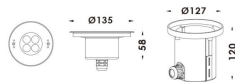

Pool

Lavov underwater fixture from the family Pool with a power of 12W. And a beam angle of 20°. Degree of protection IP68. Made in Stainless steel 316L body, tempered front glass, black ABS mounting sleeve. Not include driver.

| | |
|---------------------|------------------------------|
| Item code | 86.OU01.1011.07 |
| Product type | Outdoor |
| Category | Underwater Luminaires |
| Family | Pool |

| | |
|-------------------|--|
| Pictograms | |
| | |

Scheme

| | |
|--------------------------------|------------------------|
| Product | |
| Real power (W) | 12 |
| Real luminous flux (Lm) | 360 |
| Beam angle (°) | 20° |
| IP | 68 |
| Colour | Stainless steel |
| Chip Brand | OSRAM |
| Control gear included | no |
| Light source | LED |
| Type of LED | 4x3W EPISTAR |
| Average life time (h) | 50000h L80B10 |
| Colour temperature (K) | RGB 3 in 1 |
| CRI | >80 |
| IK | IK05 |