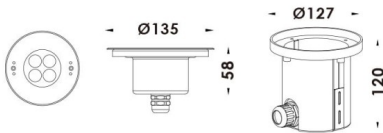

Pool

Lavov underwater fixture from the family Pool with a power of 12W. DC24V And a beam angle of 20°.Degree of protection IP68. Made in Stainless steel 316L body, tempered front glass, black ABS mounting sleeve.Not include driver.

Scheme

Item code	86.OU01.1011.07
Product type	Outdoor
Category	Underwater Luminaires
Family	Pool
Pictograms	

Product	
Real power (W)	12
Real luminous flux (Lm)	360
Beam angle (°)	20°
IP	68
Colour	Stainless steel
Chip Brand	OSRAM
Control gear included	no
Light source	LED
Type of LED	4x3W EPISTAR
Average life time (h)	50000h L80B10
Colour temperature (K)	RGB 3 in 1
CRI	>80
IK	IK05