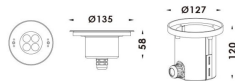

**Pool**

Lavov underwater fixture from the family Pool with a power of 12W. And a beam angle of 20°. Degree of protection IP68. Made in Stainless steel 316L body, tempered front glass, black ABS mounting sleeve. Not include driver.

<b>Item code</b>	<b>86.OU01.1011.07</b>
<b>Product type</b>	<b>Outdoor</b>
<b>Category</b>	<b>Underwater Luminaires</b>
<b>Family</b>	<b>Pool</b>

<b>Pictograms</b>	

**Scheme**

<b>Product</b>	
<b>Real power (W)</b>	<b>12</b>
<b>Real luminous flux (Lm)</b>	<b>360</b>
<b>Beam angle (°)</b>	<b>20°</b>
<b>IP</b>	<b>68</b>
<b>Colour</b>	<b>Stainless steel</b>
<b>Chip Brand</b>	<b>OSRAM</b>
<b>Control gear included</b>	<b>no</b>
<b>Light source</b>	<b>LED</b>
<b>Type of LED</b>	<b>4x3W EPISTAR</b>
<b>Average life time (h)</b>	<b>50000h L80B10</b>
<b>Colour temperature (K)</b>	<b>RGB 3 in 1</b>
<b>CRI</b>	<b>&gt;80</b>
<b>IK</b>	<b>IK05</b>