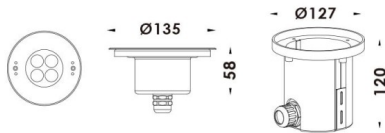

Pool

Lavov underwater fixture from the family Pool with a power of 12W. And a beam angle of 20°. Degree of protection IP68. Made in Stainless steel 316L body, tempered front glass, black ABS mounting sleeve. Not include driver.

Item code	86.OU01.1011.07
Product type	Outdoor
Category	Underwater Luminaires
Family	Pool

Pictograms

Scheme

Product	
Real power (W)	12
Real luminous flux (Lm)	360
Beam angle (&ordm;)	20°
IP	68
Colour	Stainless steel
Chip Brand	OSRAM
Control gear included	no
Light source	LED
Type of LED	4x3W EPISTAR
Average life time (h)	50000h L80B10
Colour temperature (K)	RGB 3 in 1
CRI	>80
IK	IK05