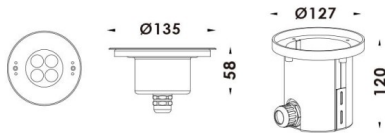

**Pool**

Lavov underwater fixture from the family Pool with a power of 12W. DC24V And a beam angle of 20°.Degree of protection IP68. Made in Stainless steel 316L body, tempered front glass, black ABS mounting sleeve.Not include driver.

**Scheme**

<b>Item code</b>	<b>86.OU01.1011.07</b>
<b>Product type</b>	<b>Outdoor</b>
<b>Category</b>	<b>Underwater Luminaires</b>
<b>Family</b>	<b>Pool</b>
<b>Pictograms</b>	

<b>Product</b>	
<b>Real power (W)</b>	<b>12</b>
<b>Real luminous flux (Lm)</b>	<b>360</b>
<b>Beam angle (°)</b>	<b>20°</b>
<b>IP</b>	<b>68</b>
<b>Colour</b>	<b>Stainless steel</b>
<b>Chip Brand</b>	<b>OSRAM</b>
<b>Control gear included</b>	<b>no</b>
<b>Control gear</b>	<b>DRIVER EXCL</b>
<b>Light source</b>	<b>LED</b>
<b>Type of LED</b>	<b>4x3W EPISTAR</b>
<b>Average life time (h)</b>	<b>50000h L80B10</b>
<b>Colour temperature (K)</b>	<b>RGB 3 in 1</b>
<b>CRI</b>	<b>&gt;80</b>
<b>IK</b>	<b>IK08</b>