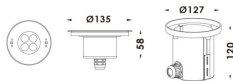

Pool

Lavov underwater fixture from the family Pool with a power of 12W. And a beam angle of 40°. Degree of protection IP68. Made in Stainless steel 316L body, tempered front glass, black ABS mounting sleeve. Not include driver.

Item code	86.OU01.1021.07
Product type	Outdoor
Category	Underwater Luminaires
Family	Pool

Pictograms	

Scheme

Product	
Real power (W)	12
Real luminous flux (Lm)	360
Beam angle (°)	40°
IP	68
Colour	Stainless steel
Chip Brand	OSRAM
Control gear included	no
Light source	LED
Type of LED	4x3W EPISTAR
Average life time (h)	50000h L80B10
Colour temperature (K)	RGB 3 in 1
CRI	>80
IK	IK05