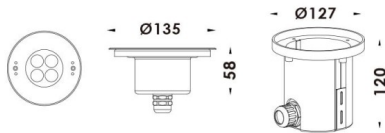

Pool

Lavov underwater fixture from the family Pool with a power of 12W. And a beam angle of 40°. Degree of protection IP68. Made in Stainless steel 316L body, tempered front glass, black ABS mounting sleeve. Not include driver.

Item code	86.OU01.1021.07
Product type	Outdoor
Category	Underwater Luminaires
Family	Pool

Pictograms

Scheme

Product	
Real power (W)	12
Real luminous flux (Lm)	360
Beam angle (&ordm;)	40°
IP	68
Colour	Stainless steel
Chip Brand	OSRAM
Control gear included	no
Light source	LED
Type of LED	4x3W EPISTAR
Average life time (h)	50000h L80B10
Colour temperature (K)	RGB 3 in 1
CRI	>80
IK	IK05