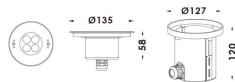

Pool

Lavov underwater fixture from the family Pool with a power of 12W. And a beam angle of 40°. Degree of protection IP68. Made in Stainless steel 316L body, tempered front glass, black ABS mounting sleeve. Not include driver.

Item code	86.OU01.1021.07
Product type	Outdoor
Category	Underwater Luminaires
Family	Pool

Pictograms	
-------------------	--

Scheme

Product	
Real power (W)	12
Real luminous flux (Lm)	360
Beam angle (°)	40°
IP	68
Colour	Stainless steel
Chip Brand	OSRAM
Control gear included	no
Light source	LED
Type of LED	4x3W EPISTAR
Average life time (h)	50000h L80B10
Colour temperature (K)	RGB 3 in 1
CRI	>80
IK	IK05