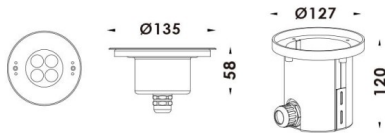

**Pool**

Lavov underwater fixture from the family Pool with a power of 12W. DC24V And a beam angle of 40°. Degree of protection IP68. Made in Stainless steel 316L body, tempered front glass, black ABS mounting sleeve. Not include driver.

**Scheme**

<b>Item code</b>	<b>86.OU01.1021.07</b>
<b>Product type</b>	<b>Outdoor</b>
<b>Category</b>	<b>Underwater Luminaires</b>
<b>Family</b>	<b>Pool</b>
<b>Pictograms</b>	

<b>Product</b>	
<b>Real power (W)</b>	<b>12</b>
<b>Real luminous flux (Lm)</b>	<b>360</b>
<b>Beam angle (°)</b>	<b>40°</b>
<b>IP</b>	<b>68</b>
<b>Colour</b>	<b>Stainless steel</b>
<b>Chip Brand</b>	<b>OSRAM</b>
<b>Control gear included</b>	<b>no</b>
<b>Control gear</b>	<b>DRIVER EXCL</b>
<b>Light source</b>	<b>LED</b>
<b>Type of LED</b>	<b>4x3W EPISTAR</b>
<b>Average life time (h)</b>	<b>50000h L80B10</b>
<b>Colour temperature (K)</b>	<b>RGB 3 in 1</b>
<b>CRI</b>	<b>&gt;80</b>
<b>IK</b>	<b>IK08</b>