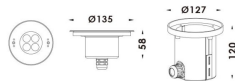

**Pool**

Lavov underwater fixture from the family Pool with a power of 12W. And a beam angle of 40°. Degree of protection IP68. Made in Stainless steel 316L body, tempered front glass, black ABS mounting sleeve. Not include driver.

<b>Item code</b>	<b>86.OU01.1021.07</b>
<b>Product type</b>	<b>Outdoor</b>
<b>Category</b>	<b>Underwater Luminaires</b>
<b>Family</b>	<b>Pool</b>

<b>Pictograms</b>	

**Scheme**

<b>Product</b>	
<b>Real power (W)</b>	<b>12</b>
<b>Real luminous flux (Lm)</b>	<b>360</b>
<b>Beam angle (°)</b>	<b>40°</b>
<b>IP</b>	<b>68</b>
<b>Colour</b>	<b>Stainless steel</b>
<b>Chip Brand</b>	<b>OSRAM</b>
<b>Control gear included</b>	<b>no</b>
<b>Light source</b>	<b>LED</b>
<b>Type of LED</b>	<b>4x3W EPISTAR</b>
<b>Average life time (h)</b>	<b>50000h L80B10</b>
<b>Colour temperature (K)</b>	<b>RGB 3 in 1</b>
<b>CRI</b>	<b>&gt;80</b>
<b>IK</b>	<b>IK05</b>