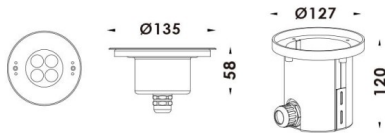

Pool

Lavov underwater fixture from the family Pool with a power of 12W. DC24V And a beam angle of 40°. Degree of protection IP68. Made in Stainless steel 316L body, tempered front glass, black ABS mounting sleeve. Not include driver.

Scheme

Item code	86.OU01.1021.07
Product type	Outdoor
Category	Underwater Luminaires
Family	Pool
Pictograms	

Product	
Real power (W)	12
Real luminous flux (Lm)	360
Beam angle (°)	40°
IP	68
Colour	Stainless steel
Chip Brand	OSRAM
Control gear included	no
Control gear	DC24V DRIVER EXCL
Light source	LED
Type of LED	4x3W EPISTAR
Average life time (h)	50000h L80B10
Colour temperature (K)	RGB 3 in 1
CRI	>80
IK	IK08