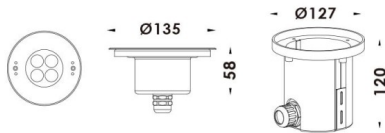

Pool

Lavov underwater fixture from the family Pool with a power of 12W. And a beam angle of 60°. Degree of protection IP68. Made in Stainless steel 316L body, tempered front glass, black ABS mounting sleeve. Not include driver.

Item code	86.OU01.1031.07
Product type	Outdoor
Category	Underwater Luminaires
Family	Pool

Pictograms

Scheme

Product	
Real power (W)	12
Real luminous flux (Lm)	360
Beam angle (&ordm;)	60°
IP	68
Colour	Stainless steel
Chip Brand	OSRAM
Control gear included	no
Light source	LED
Type of LED	4x3W EPISTAR
Average life time (h)	50000h L80B10
Colour temperature (K)	RGB 3 in 1
CRI	>80
IK	IK05