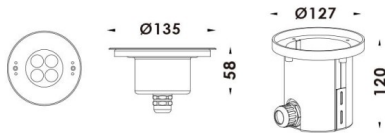

Pool

Lavov underwater fixture from the family Pool with a power of 12W. DC24V And a beam angle of 60°.Degree of protection IP68. Made in Stainless steel 316L body, tempered front glass, black ABS mounting sleeve.Not include driver.

Scheme

Item code	86.OU01.1031.07
Product type	Outdoor
Category	Underwater Luminaires
Family	Pool
Pictograms	

Product	
Real power (W)	12
Real luminous flux (Lm)	360
Beam angle (°)	60°
IP	68
Colour	Stainless steel
Chip Brand	OSRAM
Control gear included	no
Control gear	DC24V DRIVER EXCL
Light source	LED
Type of LED	4x3W EPISTAR
Average life time (h)	50000h L80B10
Colour temperature (K)	RGB 3 in 1
CRI	>80
IK	IK05