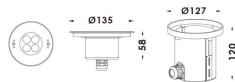

**Pool**

Lavov underwater fixture from the family Pool with a power of 12W. And a beam angle of 60°. Degree of protection IP68. Made in Stainless steel 316L body, tempered front glass, black ABS mounting sleeve. Not include driver.

|                     |                              |
|---------------------|------------------------------|
| <b>Item code</b>    | <b>86.OU01.1031.07</b>       |
| <b>Product type</b> | <b>Outdoor</b>               |
| <b>Category</b>     | <b>Underwater Luminaires</b> |
| <b>Family</b>       | <b>Pool</b>                  |

|                   |  |
|-------------------|--|
| <b>Pictograms</b> |  |
|                   |  |

**Scheme**

|                                |                        |
|--------------------------------|------------------------|
| <b>Product</b>                 |                        |
| <b>Real power (W)</b>          | <b>12</b>              |
| <b>Real luminous flux (Lm)</b> | <b>360</b>             |
| <b>Beam angle (°)</b>          | <b>60°</b>             |
| <b>IP</b>                      | <b>68</b>              |
| <b>Colour</b>                  | <b>Stainless steel</b> |
| <b>Chip Brand</b>              | <b>OSRAM</b>           |
| <b>Control gear included</b>   | <b>no</b>              |
| <b>Light source</b>            | <b>LED</b>             |
| <b>Type of LED</b>             | <b>4x3W EPISTAR</b>    |
| <b>Average life time (h)</b>   | <b>50000h L80B10</b>   |
| <b>Colour temperature (K)</b>  | <b>RGB 3 in 1</b>      |
| <b>CRI</b>                     | <b>&gt;80</b>          |
| <b>IK</b>                      | <b>IK05</b>            |