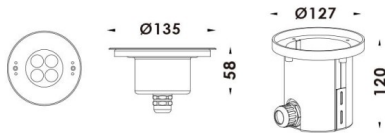

Pool

Lavov underwater fixture from the family Pool with a power of 12W. DC24V And a beam angle of 60°.Degree of protection IP68. Made in Stainless steel 316L body, tempered front glass, black ABS mounting sleeve.Not include driver.

Scheme

Item code	86.OU01.1031.07
Product type	Outdoor
Category	Underwater Luminaires
Family	Pool
Pictograms	

Product	
Real power (W)	12
Real luminous flux (Lm)	360
Beam angle (°)	60°
IP	68
Colour	Stainless steel
Chip Brand	OSRAM
Control gear included	no
Control gear	DRIVER EXCL
Light source	LED
Type of LED	4x3W EPISTAR
Average life time (h)	50000h L80B10
Colour temperature (K)	RGB 3 in 1
CRI	>80
IK	IK08