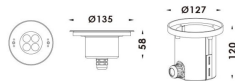

**Pool**

Lavov underwater fixture from the family Pool with a power of 12W. And a beam angle of 60°. Degree of protection IP68. Made in Stainless steel 316L body, tempered front glass, black ABS mounting sleeve. Not include driver.

<b>Item code</b>	<b>86.OU01.1031.07</b>
<b>Product type</b>	<b>Outdoor</b>
<b>Category</b>	<b>Underwater Luminaires</b>
<b>Family</b>	<b>Pool</b>

<b>Pictograms</b>	

**Scheme**

<b>Product</b>	
<b>Real power (W)</b>	<b>12</b>
<b>Real luminous flux (Lm)</b>	<b>360</b>
<b>Beam angle (°)</b>	<b>60°</b>
<b>IP</b>	<b>68</b>
<b>Colour</b>	<b>Stainless steel</b>
<b>Chip Brand</b>	<b>OSRAM</b>
<b>Control gear included</b>	<b>no</b>
<b>Light source</b>	<b>LED</b>
<b>Type of LED</b>	<b>4x3W EPISTAR</b>
<b>Average life time (h)</b>	<b>50000h L80B10</b>
<b>Colour temperature (K)</b>	<b>RGB 3 in 1</b>
<b>CRI</b>	<b>&gt;80</b>
<b>IK</b>	<b>IK05</b>