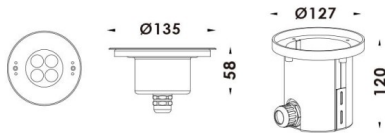

Pool

Lavov underwater fixture from the family Pool with a power of 8,6W. And a beam angle of 15°.Degree of protection IP68. Made in Stainless steel 316L body, tempered front glass, black ABS mounting sleeve.Not include driver.

Scheme

Item code	86.OU01.1311.07
Product type	Outdoor
Category	Underwater Luminaires
Family	Pool
Pictograms	

Product	
Real power (W)	8.6
Real luminous flux (Lm)	867.31
Beam angle (°)	15°
IP	68
Colour	Stainless steel
Chip Brand	OSRAM
Control gear included	no
Control gear	DRIVER EXCL
Light source	LED
Type of LED	4X2W OSRAM
Average life time (h)	50000h L80B10
Colour temperature (K)	3000K
CRI	>80
IK	IK08