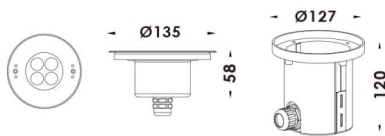

### Pool

Lavov underwater fixture from the family Pool with a power of 8,6W. And a beam angle of 15°. Degree of protection IP68. Made in Stainless steel 316L body, tempered front glass, black ABS mounting sleeve. Not include driver.

### Scheme

<b>Product</b>	
<b>Real power (W)</b>	<b>8.6</b>
<b>Real luminous flux (Lm)</b>	<b>867.31</b>
<b>Beam angle (&amp;ordm;)</b>	<b>15°</b>
<b>IP</b>	<b>68</b>
<b>Colour</b>	<b>Stainless steel</b>
<b>Chip Brand</b>	<b>OSRAM</b>
<b>Control gear included</b>	<b>no</b>
<b>Light source</b>	<b>LED</b>
<b>Type of LED</b>	<b>4X2W OSRAM</b>
<b>Average life time (h)</b>	<b>50000h L80B10</b>
<b>Colour temperature (K)</b>	<b>3000K</b>
<b>CRI</b>	<b>&gt;80</b>
<b>IK</b>	<b>IK05</b>