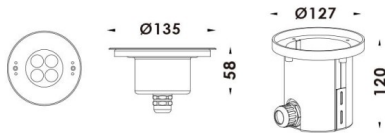

Pool

Lavov underwater fixture from the family Pool with a power of 8,6W. And a beam angle of 15°.Degree of protection IP68. Made in Stainless steel 316L body, tempered front glass, black ABS mounting sleeve.Not include driver.

Scheme

Item code	86.OU01.1311.07
Product type	Outdoor
Category	Underwater Luminaires
Family	Pool
Pictograms	

Product	
Real power (W)	8.6
Real luminous flux (Lm)	867.31
Beam angle (°)	15°
IP	68
Colour	Stainless steel
Chip Brand	OSRAM
Control gear included	no
Control gear	DC24V DRIVER EXCL
Light source	LED
Type of LED	4X2W OSRAM
Average life time (h)	50000h L80B10
Colour temperature (K)	3000K
CRI	>80
IK	IK08