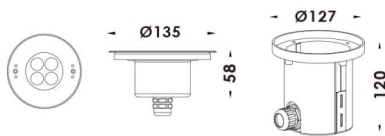

Pool

Lavov underwater fixture from the family Pool with a power of 8,6W. And a beam angle of 40°. Degree of protection IP68. Made in Stainless steel 316L body, tempered front glass, black ABS mounting sleeve. Not include driver.

Item code	86.OU01.1321.07
Product type	Outdoor
Category	Underwater Luminaires
Family	Pool

Pictograms

Scheme

Product	
Real power (W)	8.6
Real luminous flux (Lm)	758.004
Beam angle (&ordm;)	40°
IP	68
Colour	Stainless steel
Chip Brand	OSRAM
Control gear included	no
Light source	LED
Type of LED	4X2W OSRAM
Average life time (h)	50000h L80B10
Colour temperature (K)	3000K
CRI	>80
IK	IK05