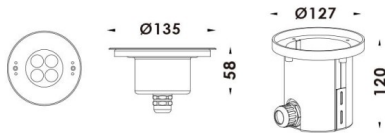

Pool

Lavov underwater fixture from the family Pool with a power of 8,6W. And a beam angle of 40°.Degree of protection IP68. Made in Stainless steel 316L body, tempered front glass, black ABS mounting sleeve.Not include driver.

Scheme

Item code	86.OU01.1321.07
Product type	Outdoor
Category	Underwater Luminaires
Family	Pool
Pictograms	

Product	
Real power (W)	8.6
Real luminous flux (Lm)	758.
Beam angle (°)	40°
IP	68
Colour	Stainless steel
Chip Brand	OSRAM
Control gear included	no
Control gear	DRIVER EXCL
Light source	LED
Type of LED	4X2W OSRAM
Average life time (h)	50000h L80B10
Colour temperature (K)	3000K
CRI	>80
IK	IK08