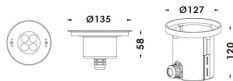

**Pool**

Lavov underwater fixture from the family Pool with a power of 8,6W. And a beam angle of 40°. Degree of protection IP68. Made in Stainless steel 316L body, tempered front glass, black ABS mounting sleeve. Not include driver.

<b>Item code</b>	<b>86.OU01.1321.07</b>
<b>Product type</b>	<b>Outdoor</b>
<b>Category</b>	<b>Underwater Luminaires</b>
<b>Family</b>	<b>Pool</b>

<b>Pictograms</b>	

**Scheme**

<b>Product</b>	
<b>Real power (W)</b>	<b>8.6</b>
<b>Real luminous flux (Lm)</b>	<b>758.004</b>
<b>Beam angle (°)</b>	<b>40°</b>
<b>IP</b>	<b>68</b>
<b>Colour</b>	<b>Stainless steel</b>
<b>Chip Brand</b>	<b>OSRAM</b>
<b>Control gear included</b>	<b>no</b>
<b>Light source</b>	<b>LED</b>
<b>Type of LED</b>	<b>4X2W OSRAM</b>
<b>Average life time (h)</b>	<b>50000h L80B10</b>
<b>Colour temperature (K)</b>	<b>3000K</b>
<b>CRI</b>	<b>&gt;80</b>
<b>IK</b>	<b>IK05</b>