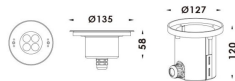

**Pool**

Lavov underwater fixture from the family Pool with a power of 8,6W. And a beam angle of 40°. Degree of protection IP68. Made in Stainless steel 316L body, tempered front glass, black ABS mounting sleeve. Not include driver.

<b>Item code</b>	<b>86.OU01.1321.07</b>
<b>Product type</b>	<b>Outdoor</b>
<b>Category</b>	<b>Underwater Luminaires</b>
<b>Family</b>	<b>Pool</b>

**Pictograms**

**Scheme**

**Product**

<b>Real power (W)</b>	<b>8.6</b>
<b>Real luminous flux (Lm)</b>	<b>758.004</b>
<b>Beam angle (°)</b>	<b>40°</b>
<b>IP</b>	<b>68</b>
<b>Colour</b>	<b>Stainless steel</b>
<b>Chip Brand</b>	<b>OSRAM</b>
<b>Control gear included</b>	<b>no</b>
<b>Light source</b>	<b>LED</b>
<b>Type of LED</b>	<b>4X2W OSRAM</b>
<b>Average life time (h)</b>	<b>50000h L80B10</b>
<b>Colour temperature (K)</b>	<b>3000K</b>
<b>CRI</b>	<b>&gt;80</b>
<b>IK</b>	<b>IK05</b>