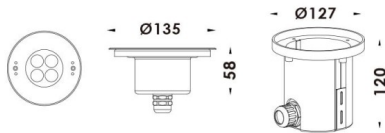

**Pool**

Lavov underwater fixture from the family Pool with a power of 8,6W. And a beam angle of 40°. Degree of protection IP68. Made in Stainless steel 316L body, tempered front glass, black ABS mounting sleeve. Not include driver.

<b>Item code</b>	<b>86.OU01.1321.07</b>
<b>Product type</b>	<b>Outdoor</b>
<b>Category</b>	<b>Underwater Luminaires</b>
<b>Family</b>	<b>Pool</b>

**Pictograms**

**Scheme**

<b>Product</b>	
<b>Real power (W)</b>	<b>8.6</b>
<b>Real luminous flux (Lm)</b>	<b>758.00400000000002</b>
<b>Beam angle (°)</b>	<b>40°</b>
<b>IP</b>	<b>68</b>
<b>Colour</b>	<b>Stainless steel</b>
<b>Chip Brand</b>	<b>OSRAM</b>
<b>Control gear included</b>	<b>no</b>
<b>Light source</b>	<b>LED</b>
<b>Type of LED</b>	<b>4X2W OSRAM</b>
<b>Average life time (h)</b>	<b>50000h L80B10</b>
<b>Colour temperature (K)</b>	<b>3000K</b>
<b>CRI</b>	<b>&gt;80</b>
<b>IK</b>	<b>IK05</b>