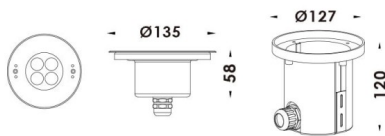

Pool

Lavov underwater fixture from the family Pool with a power of 8,6W. And a beam angle of 40°.Degree of protection IP68. Made in Stainless steel 316L body, tempered front glass, black ABS mounting sleeve.Not include driver.

Scheme

Item code	86.OU01.1321.07
Product type	Outdoor
Category	Underwater Luminaires
Family	Pool
Pictograms	

Product	
Real power (W)	8.6
Real luminous flux (Lm)	758.
Beam angle (°)	40°
IP	68
Colour	Stainless steel
Chip Brand	OSRAM
Control gear included	no
Control gear	DC24V DRIVER EXCL
Light source	LED
Type of LED	4X2W OSRAM
Average life time (h)	50000h L80B10
Colour temperature (K)	3000K
CRI	>80
IK	IK08