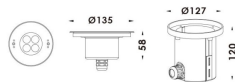

Pool

Lavov underwater fixture from the family Pool with a power of 8,6W. And a beam angle of 40°. Degree of protection IP68. Made in Stainless steel 316L body, tempered front glass, black ABS mounting sleeve. Not include driver.

Item code	86.OU01.1321.07
Product type	Outdoor
Category	Underwater Luminaires
Family	Pool

Pictograms	
-------------------	--

Scheme

Product	
Real power (W)	8.6
Real luminous flux (Lm)	758.004
Beam angle (°)	40°
IP	68
Colour	Stainless steel
Chip Brand	OSRAM
Control gear included	no
Light source	LED
Type of LED	4X2W OSRAM
Average life time (h)	50000h L80B10
Colour temperature (K)	3000K
CRI	>80
IK	IK05