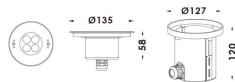

Pool

Lavov underwater fixture from the family Pool with a power of 8,6W. And a beam angle of 60°. Degree of protection IP68. Made in Stainless steel 316L body, tempered front glass, black ABS mounting sleeve. Not include driver.

Item code	86.OU01.1331.07
Product type	Outdoor
Category	Underwater Luminaires
Family	Pool

Pictograms	
-------------------	--

Scheme

Product	
Real power (W)	8.6
Real luminous flux (Lm)	729.28
Beam angle (°)	60°
IP	68
Colour	Stainless steel
Chip Brand	OSRAM
Control gear included	no
Light source	LED
Type of LED	4X2W OSRAM
Average life time (h)	50000h L80B10
Colour temperature (K)	3000K
CRI	>80
IK	IK05