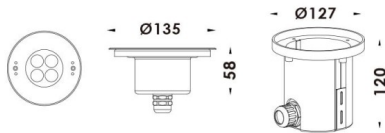

Pool

Lavov underwater fixture from the family Pool with a power of 8,6W. And a beam angle of 60°. Degree of protection IP68. Made in Stainless steel 316L body, tempered front glass, black ABS mounting sleeve. Not include driver.

Item code	86.OU01.1331.07
Product type	Outdoor
Category	Underwater Luminaires
Family	Pool

Pictograms

Scheme

Product	
Real power (W)	8.6
Real luminous flux (Lm)	729.28
Beam angle (&ordm;)	60°
IP	68
Colour	Stainless steel
Chip Brand	OSRAM
Control gear included	no
Light source	LED
Type of LED	4X2W OSRAM
Average life time (h)	50000h L80B10
Colour temperature (K)	3000K
CRI	>80
IK	IK05