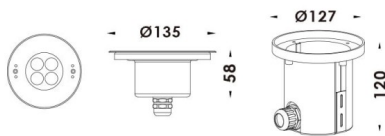

Pool

Lavov underwater fixture from the family Pool with a power of 8.6W. And a beam angle of 60°.Degree of protection IP68. Made in Stainless steel 316L body, tempered front glass, black ABS mounting sleeve.Not include driver.

Scheme

Item code	86.OU01.1331.07
Product type	Outdoor
Category	Underwater Luminaires
Family	Pool
Pictograms	

Product	
Real power (W)	8.6
Real luminous flux (Lm)	729.28
Beam angle (°)	60°
IP	68
Colour	Stainless steel
Chip Brand	OSRAM
Control gear included	no
Control gear	DRIVER EXCL
Light source	LED
Type of LED	4X2W OSRAM
Average life time (h)	50000h L80B10
Colour temperature (K)	3000K
CRI	>80
IK	IK08