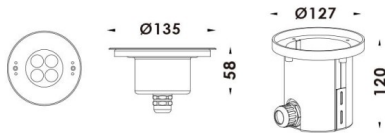

**Pool**

Lavov underwater fixture from the family Pool with a power of 8,6W. And a beam angle of 60°.Degree of protection IP68. Made in Stainless steel 316L body, tempered front glass, black ABS mounting sleeve.Not include driver.

**Scheme**

<b>Item code</b>	<b>86.OU01.1331.07</b>
<b>Product type</b>	<b>Outdoor</b>
<b>Category</b>	<b>Underwater Luminaires</b>
<b>Family</b>	<b>Pool</b>
<b>Pictograms</b>	

<b>Product</b>	
<b>Real power (W)</b>	<b>8.6</b>
<b>Real luminous flux (Lm)</b>	<b>729.28</b>
<b>Beam angle (°)</b>	<b>60°</b>
<b>IP</b>	<b>68</b>
<b>Colour</b>	<b>Stainless steel</b>
<b>Chip Brand</b>	<b>OSRAM</b>
<b>Control gear included</b>	<b>no</b>
<b>Control gear</b>	<b>DC24V DRIVER EXCL</b>
<b>Light source</b>	<b>LED</b>
<b>Type of LED</b>	<b>4X2W OSRAM</b>
<b>Average life time (h)</b>	<b>50000h L80B10</b>
<b>Colour temperature (K)</b>	<b>3000K</b>
<b>CRI</b>	<b>&gt;80</b>
<b>IK</b>	<b>IK08</b>