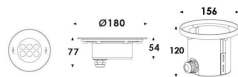

Pool

Lavov underwater fixture from the family Pool with a power of 18,4W. And a beam angle of 20°. Degree of protection IP68. Made in Stainless steel 316L body, tempered front glass, black ABS mounting sleeve. Not include driver.

Item code	86.OU01.2011.07
Product type	Outdoor
Category	Underwater Luminaires
Family	Pool

Pictograms	

Scheme

Product	
Real power (W)	18.4
Real luminous flux (Lm)	552
Beam angle (°)	20°
IP	68
Colour	Stainless steel
Chip Brand	OSRAM
Control gear included	no
Light source	LED
Type of LED	6x3W EPISTAR
Average life time (h)	50000h L80B10
Colour temperature (K)	RGB 3 in 1
CRI	>80
IK	IK05