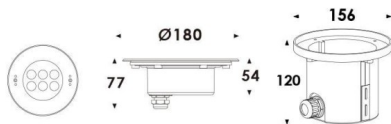

**Pool**

Lavov underwater fixture from the family Pool with a power of 18,4W. And a beam angle of 20°. Degree of protection IP68. Made in Stainless steel 316L body, tempered front glass, black ABS mounting sleeve. Not include driver.

<b>Item code</b>	<b>86.OU01.2011.07</b>
<b>Product type</b>	<b>Outdoor</b>
<b>Category</b>	<b>Underwater Luminaires</b>
<b>Family</b>	<b>Pool</b>

**Pictograms**

**Scheme**

<b>Product</b>	
<b>Real power (W)</b>	<b>18.4</b>
<b>Real luminous flux (Lm)</b>	<b>552</b>
<b>Beam angle (&amp;ordm;)</b>	<b>20°</b>
<b>IP</b>	<b>68</b>
<b>Colour</b>	<b>Stainless steel</b>
<b>Chip Brand</b>	<b>OSRAM</b>
<b>Control gear included</b>	<b>no</b>
<b>Light source</b>	<b>LED</b>
<b>Type of LED</b>	<b>6x3W EPISTAR</b>
<b>Average life time (h)</b>	<b>50000h L80B10</b>
<b>Colour temperature (K)</b>	<b>RGB 3 in 1</b>
<b>CRI</b>	<b>&gt;80</b>
<b>IK</b>	<b>IK05</b>