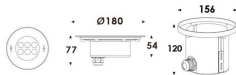

### Pool

Lavov underwater fixture from the family Pool with a power of 18,4W. And a beam angle of 20°. Degree of protection IP68.

Made in Stainless steel 316L body, tempered front glass, black ABS mounting sleeve. Not include driver.

### Product

<b>Real power (W)</b>	<b>18.4</b>
<b>Real luminous flux (Lm)</b>	<b>552</b>
<b>Beam angle (°)</b>	<b>20°</b>
<b>IP</b>	<b>68</b>
<b>Colour</b>	<b>Stainless steel</b>
<b>Chip Brand</b>	<b>OSRAM</b>
<b>Control gear included</b>	<b>no</b>
<b>Light source</b>	<b>LED</b>
<b>Type of LED</b>	<b>6x3W EPISTAR</b>
<b>Average life time (h)</b>	<b>50000h L80B10</b>
<b>Colour temperature (K)</b>	<b>RGB 3 in 1</b>
<b>CRI</b>	<b>&gt;80</b>
<b>IK</b>	<b>IK05</b>