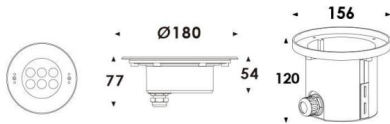

Pool

Lavov underwater fixture from the family Pool with a power of 18.4W. And a beam angle of 20°Degree of protection IP68. Made in Stainless steel 316L body, tempered front glass, black ABS mounting sleeve. Not include driver.

Scheme

Item code	86.OU01.2011.07
Product type	Outdoor
Category	Underwater Luminaires
Family	Pool
Pictograms	

Product	
Real power (W)	18.4
Real luminous flux (Lm)	552
Beam angle (°)	20°
IP	68
Colour	Stainless steel
Chip Brand	OSRAM
Control gear included	no
Control gear	DC24V DRIVER EXCL
Light source	LED
Type of LED	6x3W EPISTAR
Average life time (h)	50000h L80B10
Colour temperature (K)	RGB 3 in 1
CRI	>80
IK	IK08