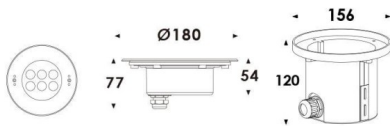

**Pool**

Lavov underwater fixture from the family Pool with a power of 18.4W. And a beam angle of 20°Degree of protection IP68. Made in Stainless steel 316L body, tempered front glass, black ABS mounting sleeve. Not include driver.

**Scheme**

<b>Item code</b>	<b>86.OU01.2011.07</b>
<b>Product type</b>	<b>Outdoor</b>
<b>Category</b>	<b>Underwater Luminaires</b>
<b>Family</b>	<b>Pool</b>
<b>Pictograms</b>	

<b>Product</b>	
<b>Real power (W)</b>	<b>18.4</b>
<b>Real luminous flux (Lm)</b>	<b>552</b>
<b>Beam angle (°)</b>	<b>20°</b>
<b>IP</b>	<b>68</b>
<b>Colour</b>	<b>Stainless steel</b>
<b>Chip Brand</b>	<b>OSRAM</b>
<b>Control gear included</b>	<b>no</b>
<b>Control gear</b>	<b>DRIVER EXCL</b>
<b>Light source</b>	<b>LED</b>
<b>Type of LED</b>	<b>6x3W EPISTAR</b>
<b>Average life time (h)</b>	<b>50000h L80B10</b>
<b>Colour temperature (K)</b>	<b>RGB 3 in 1</b>
<b>CRI</b>	<b>&gt;80</b>
<b>IK</b>	<b>IK08</b>