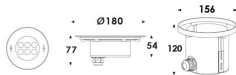

Pool

Lavov underwater fixture from the family Pool with a power of 18,4W. And a beam angle of 20°. Degree of protection IP68. Made in Stainless steel 316L body, tempered front glass, black ABS mounting sleeve. Not include driver.

Item code	86.OU01.2011.07
Product type	Outdoor
Category	Underwater Luminaires
Family	Pool

Pictograms					

Scheme

Product	
Real power (W)	18.4
Real luminous flux (Lm)	552
Beam angle (°)	20°
IP	68
Colour	Stainless steel
Chip Brand	OSRAM
Control gear included	no
Light source	LED
Type of LED	6x3W EPISTAR
Average life time (h)	50000h L80B10
Colour temperature (K)	RGB 3 in 1
CRI	>80
IK	IK05