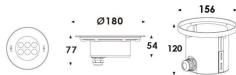

Pool

Lavov underwater fixture from the family Pool with a power of 18,4W. And a beam angle of 20°. Degree of protection IP68. Made in Stainless steel 316L body, tempered front glass, black ABS mounting sleeve. Not include driver.

Item code	86.OU01.2011.07
Product type	Outdoor
Category	Underwater Luminaires
Family	Pool

Pictograms	

Scheme

Product	
Real power (W)	18.4
Real luminous flux (Lm)	552
Beam angle (°)	20°
IP	68
Colour	Stainless steel
Chip Brand	OSRAM
Control gear included	no
Light source	LED
Type of LED	6x3W EPISTAR
Average life time (h)	50000h L80B10
Colour temperature (K)	RGB 3 in 1
CRI	>80
IK	IK05